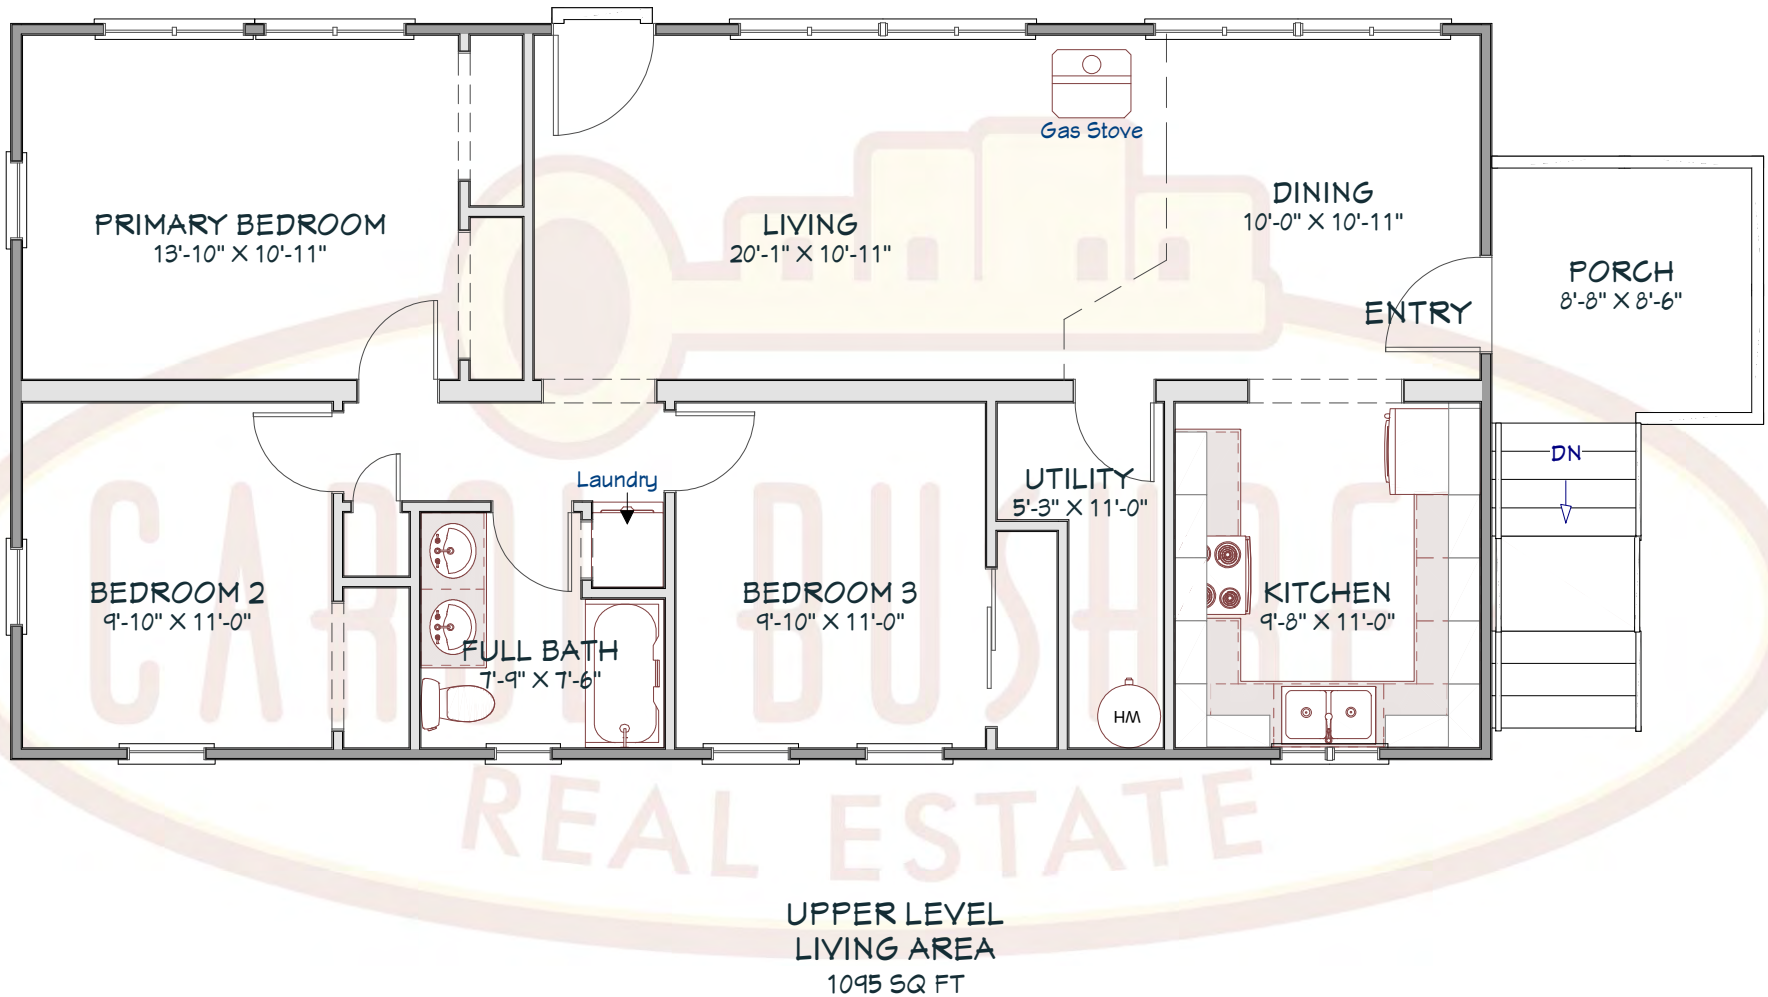

206 Pine Tree Road
Ithaca, NY 14850
Lower Level Apartment

LOWER LEVEL
LIVING AREA
1095 SQ FT

Please note: This plan was drawn by a Realtor, not an architect. As a result, the measurements are approximate and some elements of the property may be missing altogether. We do our best.

Please note: This plan was drawn by a Realtor, not an architect. As a result, the measurements are approximate and some elements of the property may be missing altogether. We do our best.

206 Pine Tree Road
Ithaca, NY 14850
Upper Level Apartment

Please note: This plan was drawn by a Realtor, not an architect. As a result, the measurements are approximate and some elements of the property may be missing altogether. We do our best.