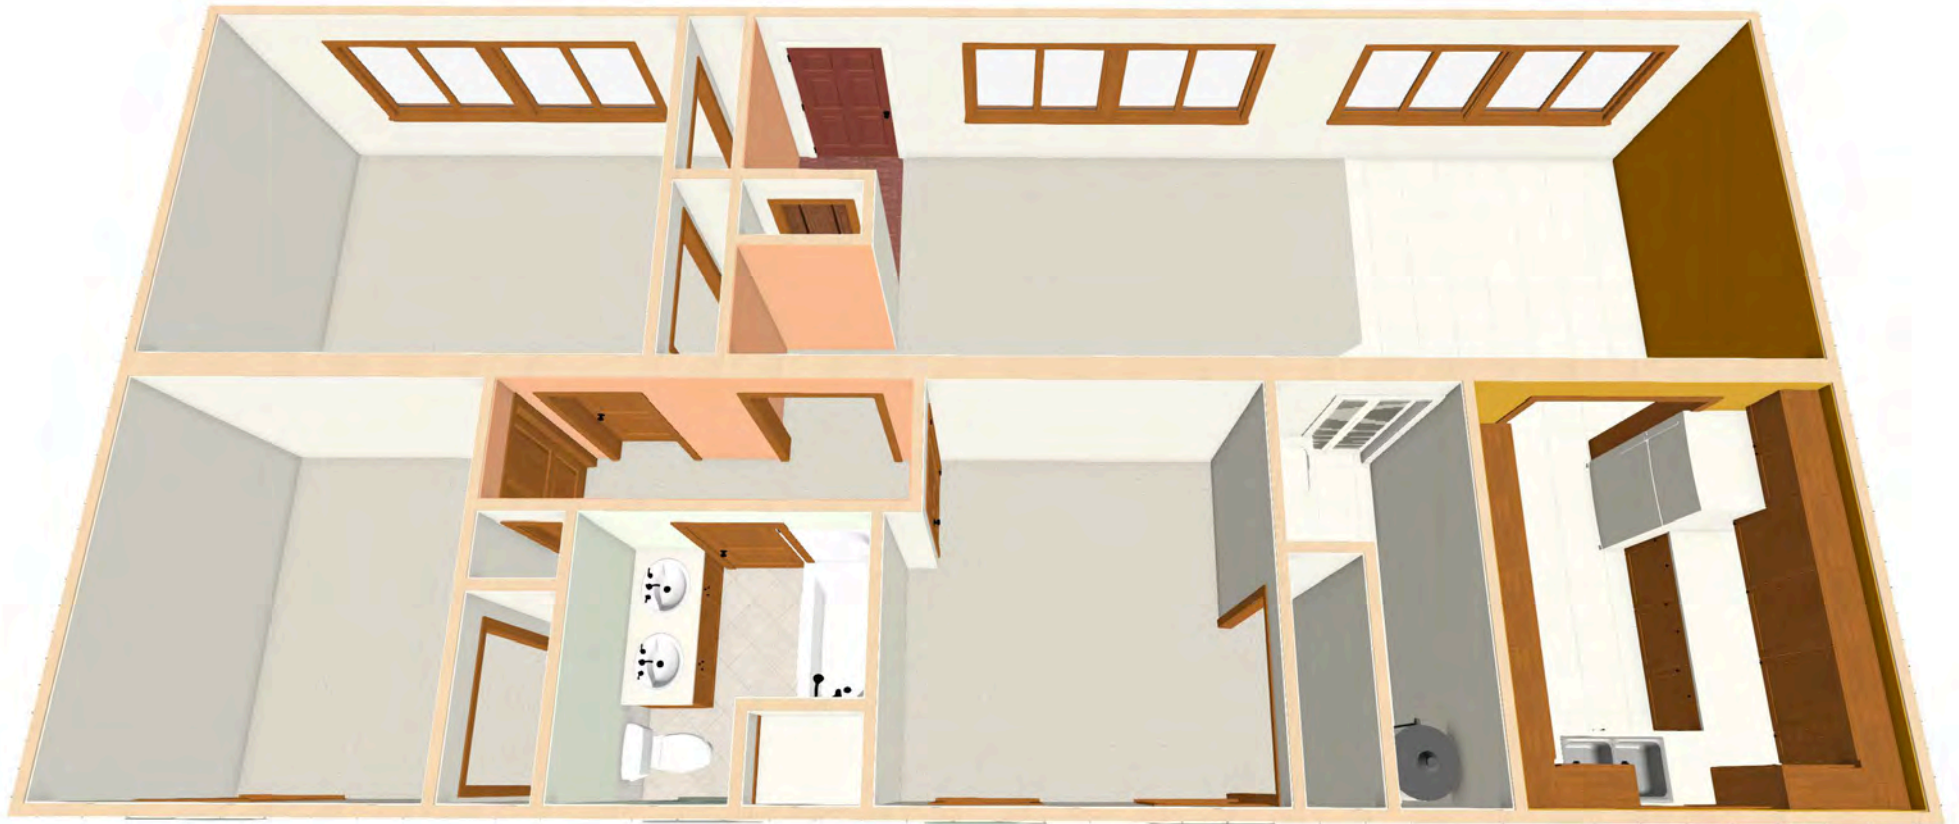

206 Pine Tree Road
Ithaca, NY 14850
Lower Level Apartment

LOWER LEVEL
LIVING AREA
1095 SQ FT

Please note: This plan was drawn by a Realtor, not an architect. As a result, the measurements are approximate and some elements of the property may be missing altogether. We do our best.

Please note: This plan was drawn by a Realtor, not an architect. As a result, the measurements are approximate and some elements of the property may be missing altogether. We do our best.

206 Pine Tree Road
Ithaca, NY 14850
Upper Level Apartment