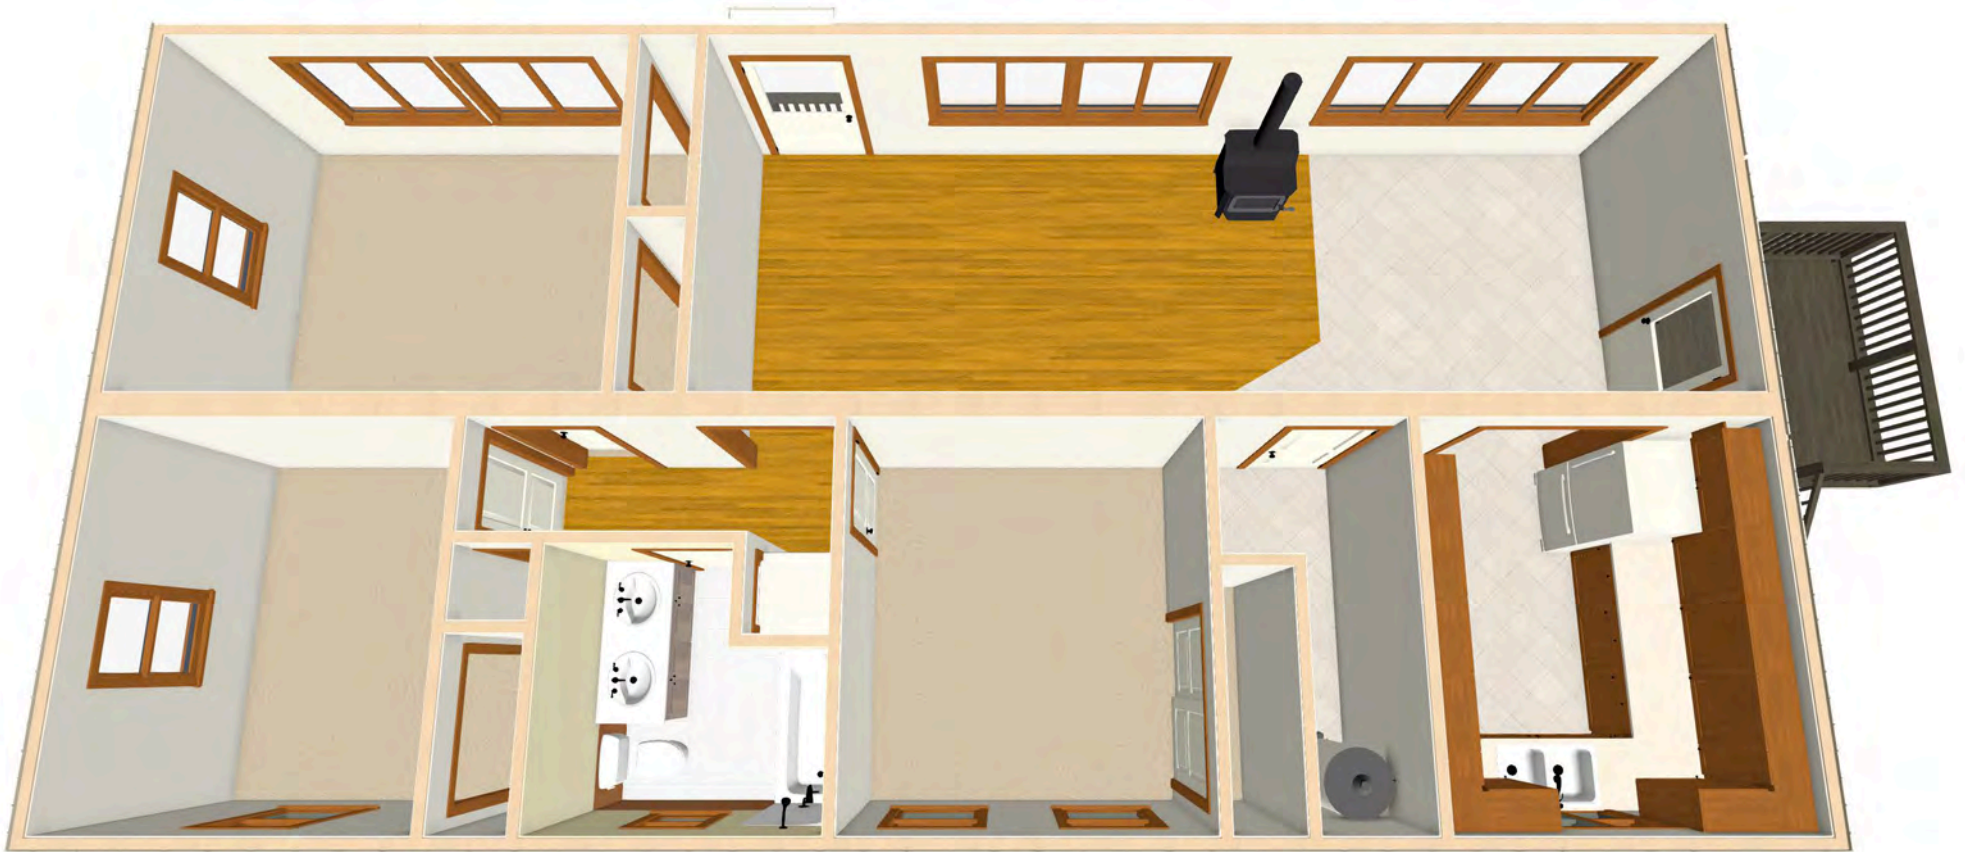

206 Pine Tree Road
Ithaca, NY 14850
Upper Level Apartment

Please note: This plan was drawn by a Realtor, not an architect. As a result, the measurements are approximate and some elements of the property may be missing altogether. We do our best.