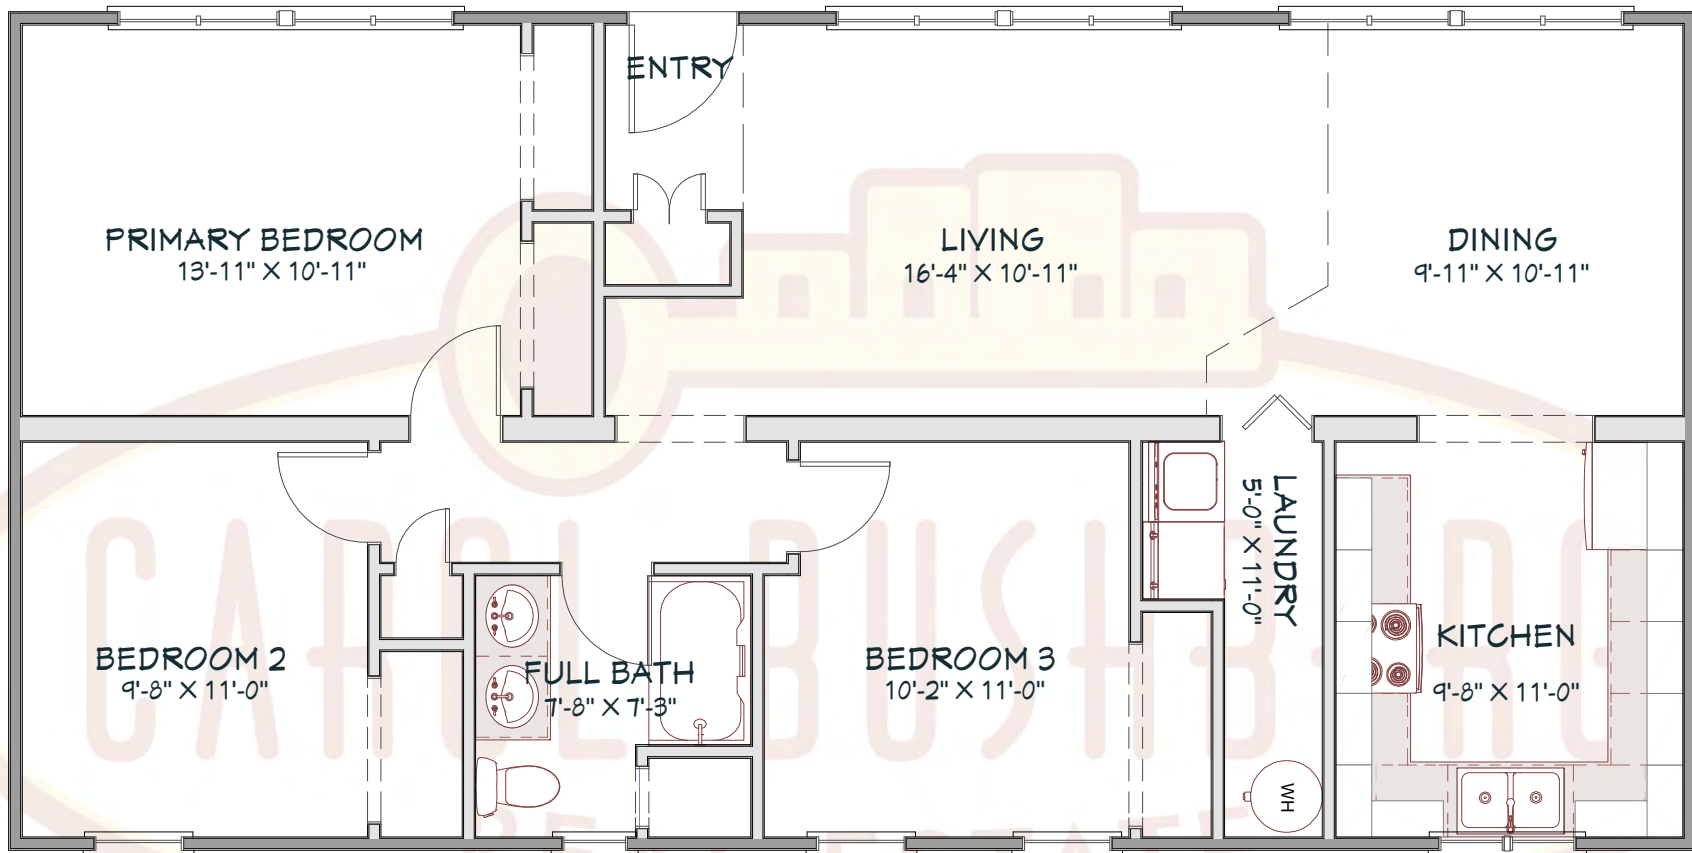

206 Pine Tree Road
Ithaca, NY 14850
Lower Level Apartment

LOWER LEVEL
LIVING AREA
1095 SQ FT

Please note: This plan was drawn by a Realtor, not an architect. As a result, the measurements are approximate and some elements of the property may be missing altogether. We do our best.

Please note: This plan was drawn by a Realtor, not an architect. As a result, the measurements are approximate and some elements of the property may be missing altogether. We do our best.

206 Pine Tree Road
Ithaca, NY 14850
Upper Level Apartment