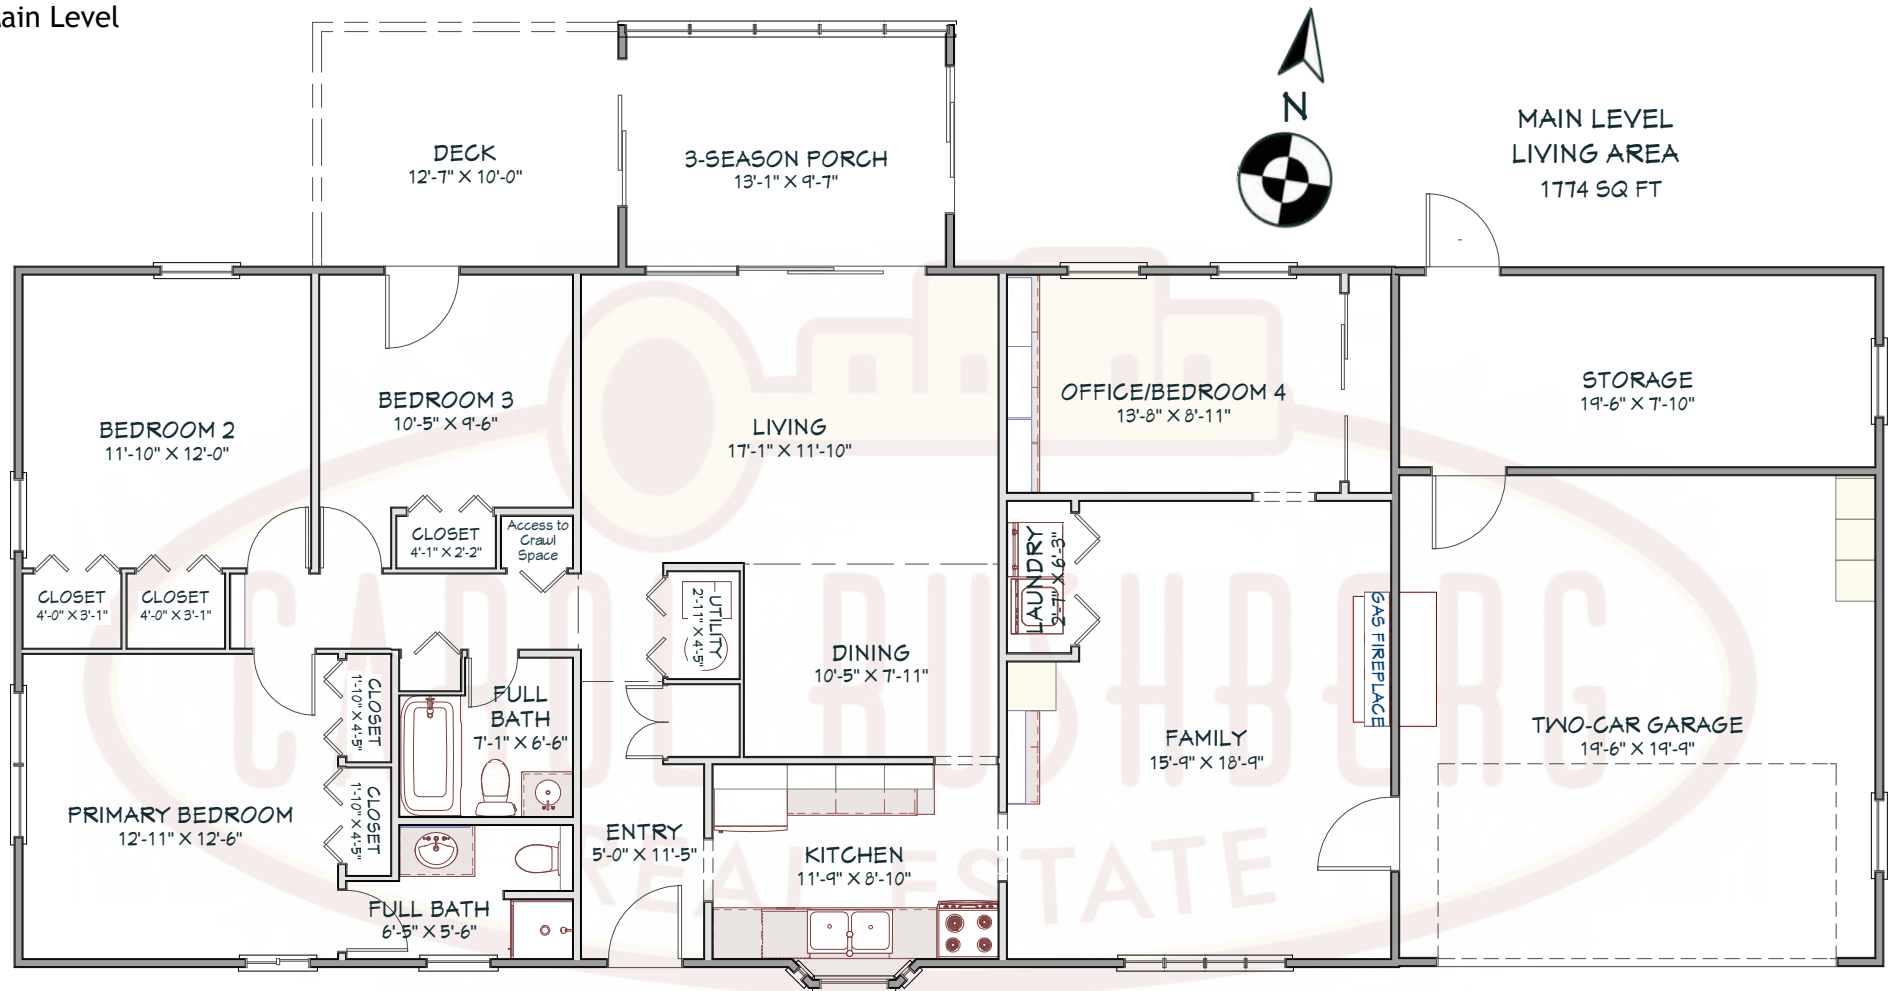

202 Winston Drive
Ithaca, NY 14850
Main Level

Please note: This plan was drawn by a Realtor, not an architect. As a result, the measurements are approximate and some elements of the property may be missing altogether. We do our best.

Please note: This plan was drawn by a Realtor, not an architect. As a result, the measurements are approximate and some elements of the property may be missing altogether. We do our best.