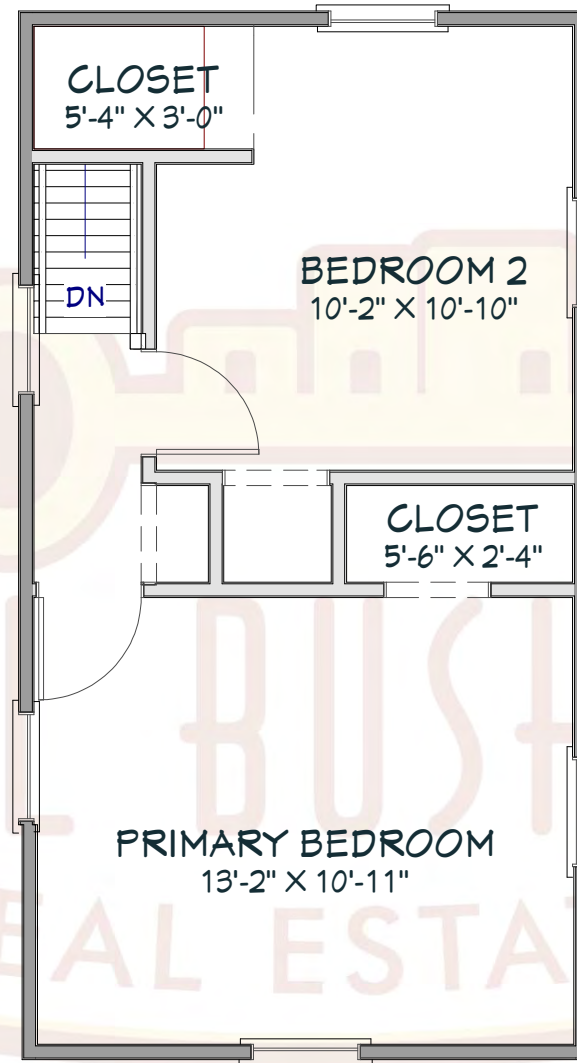

135 Hillview Road
Spencer, NY 14883
Main Level

Please note: This plan was drawn by a Realtor, not an architect. As a result, the measurements are approximate and some elements of the property may be missing altogether. We do our best.

135 Hillview Road
Spencer, NY 14883
Upper Level

UPPER LEVEL
LIVING AREA
340 SQ FT

Please note: This plan was drawn by a Realtor, not an architect. As a result, the measurements are approximate and some elements of the property may be missing altogether. We do our best.