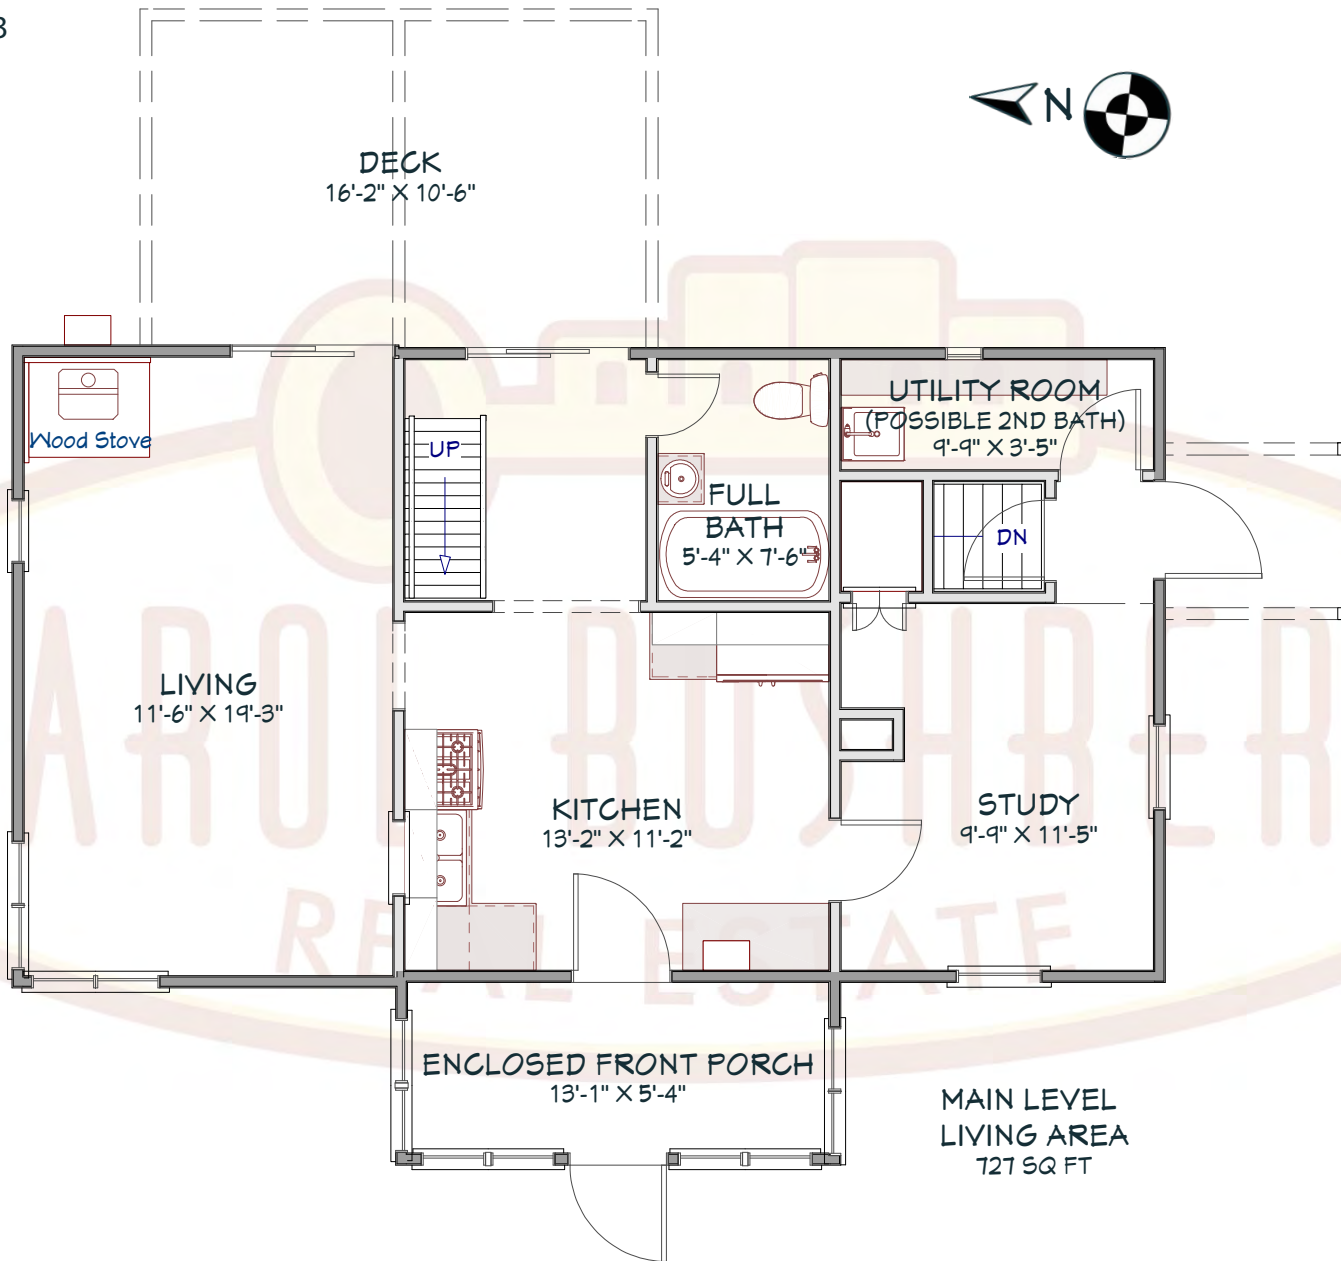

135 Hillview Road
Spencer, NY 14883
Main Level

Please note: This plan was drawn by a Realtor, not an architect. As a result, the measurements are approximate and some elements of the property may be missing altogether. We do our best.

135 Hillview Road
Spencer, NY 14883
Upper Level

UPPER LEVEL
LIVING AREA
340 SQ FT

Please note: This plan was drawn by a Realtor, not an architect. As a result, the measurements are approximate and some elements of the property may be missing altogether. We do our best.

Please note: This plan was drawn by a Realtor, not an architect. As a result, the measurements are approximate and some elements of the property may be missing altogether. We do our best.