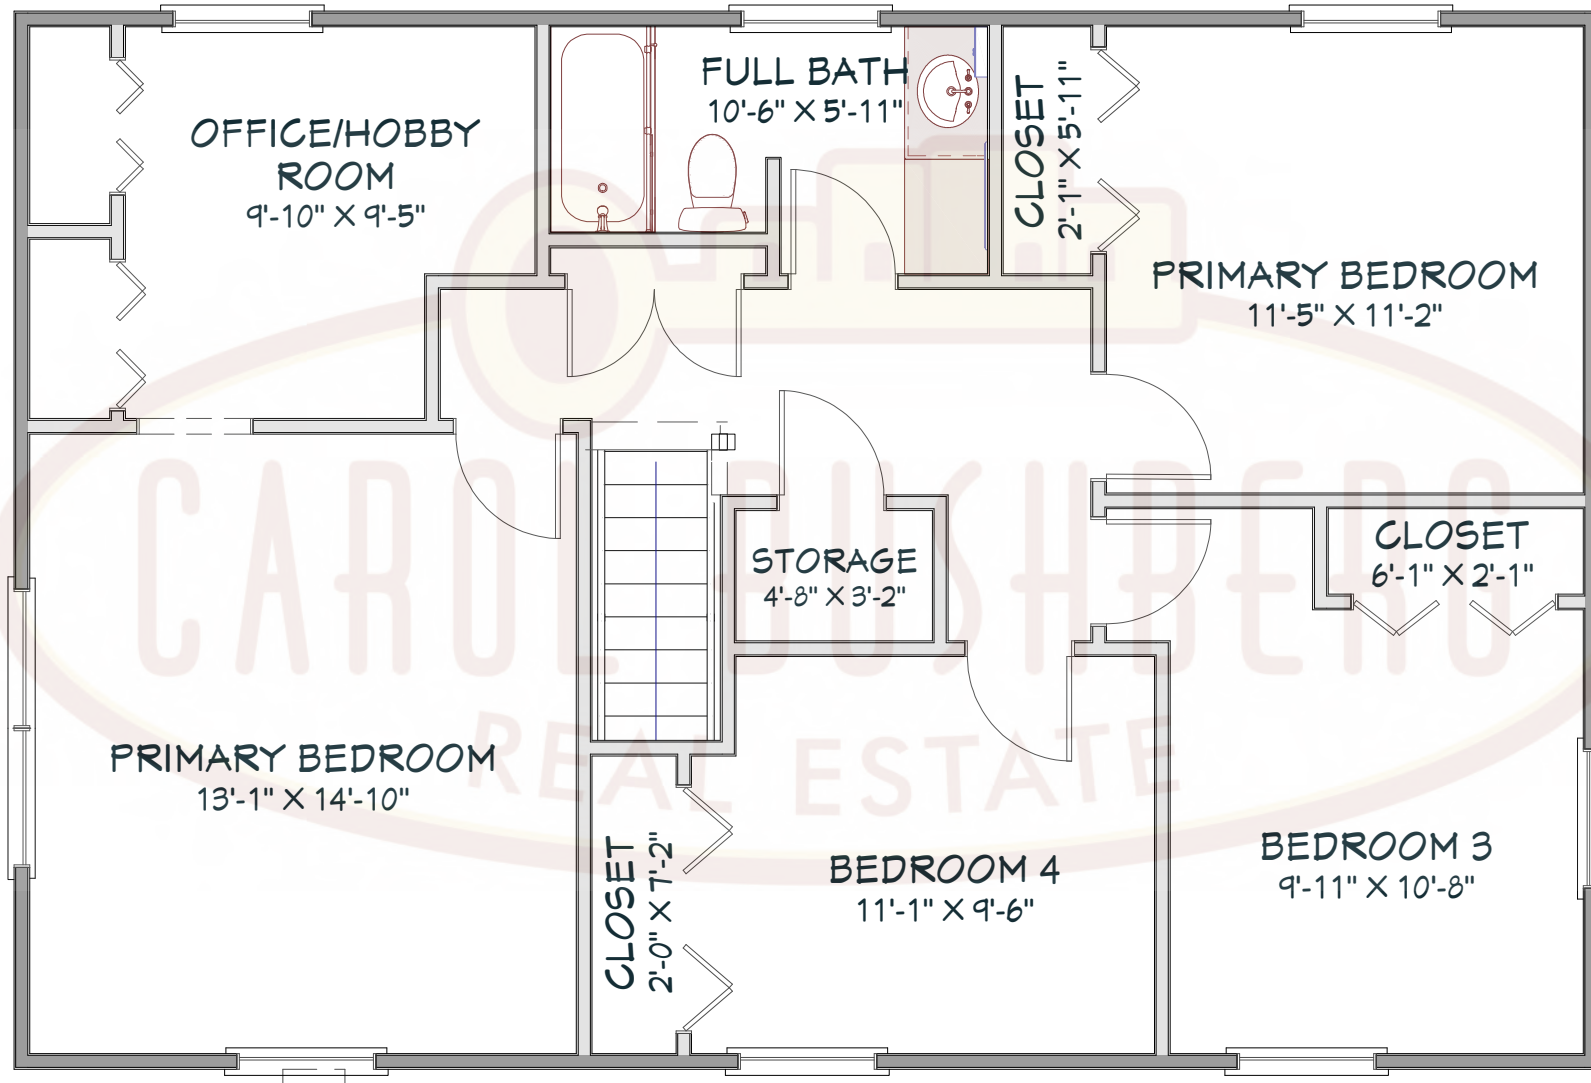

6463 County Road 9
Burdett, NY 14818
Upper Level

Please note: This plan was drawn by a Realtor, not an architect. As a result, the measurements are approximate and some elements of the property may be missing altogether. We do our best.