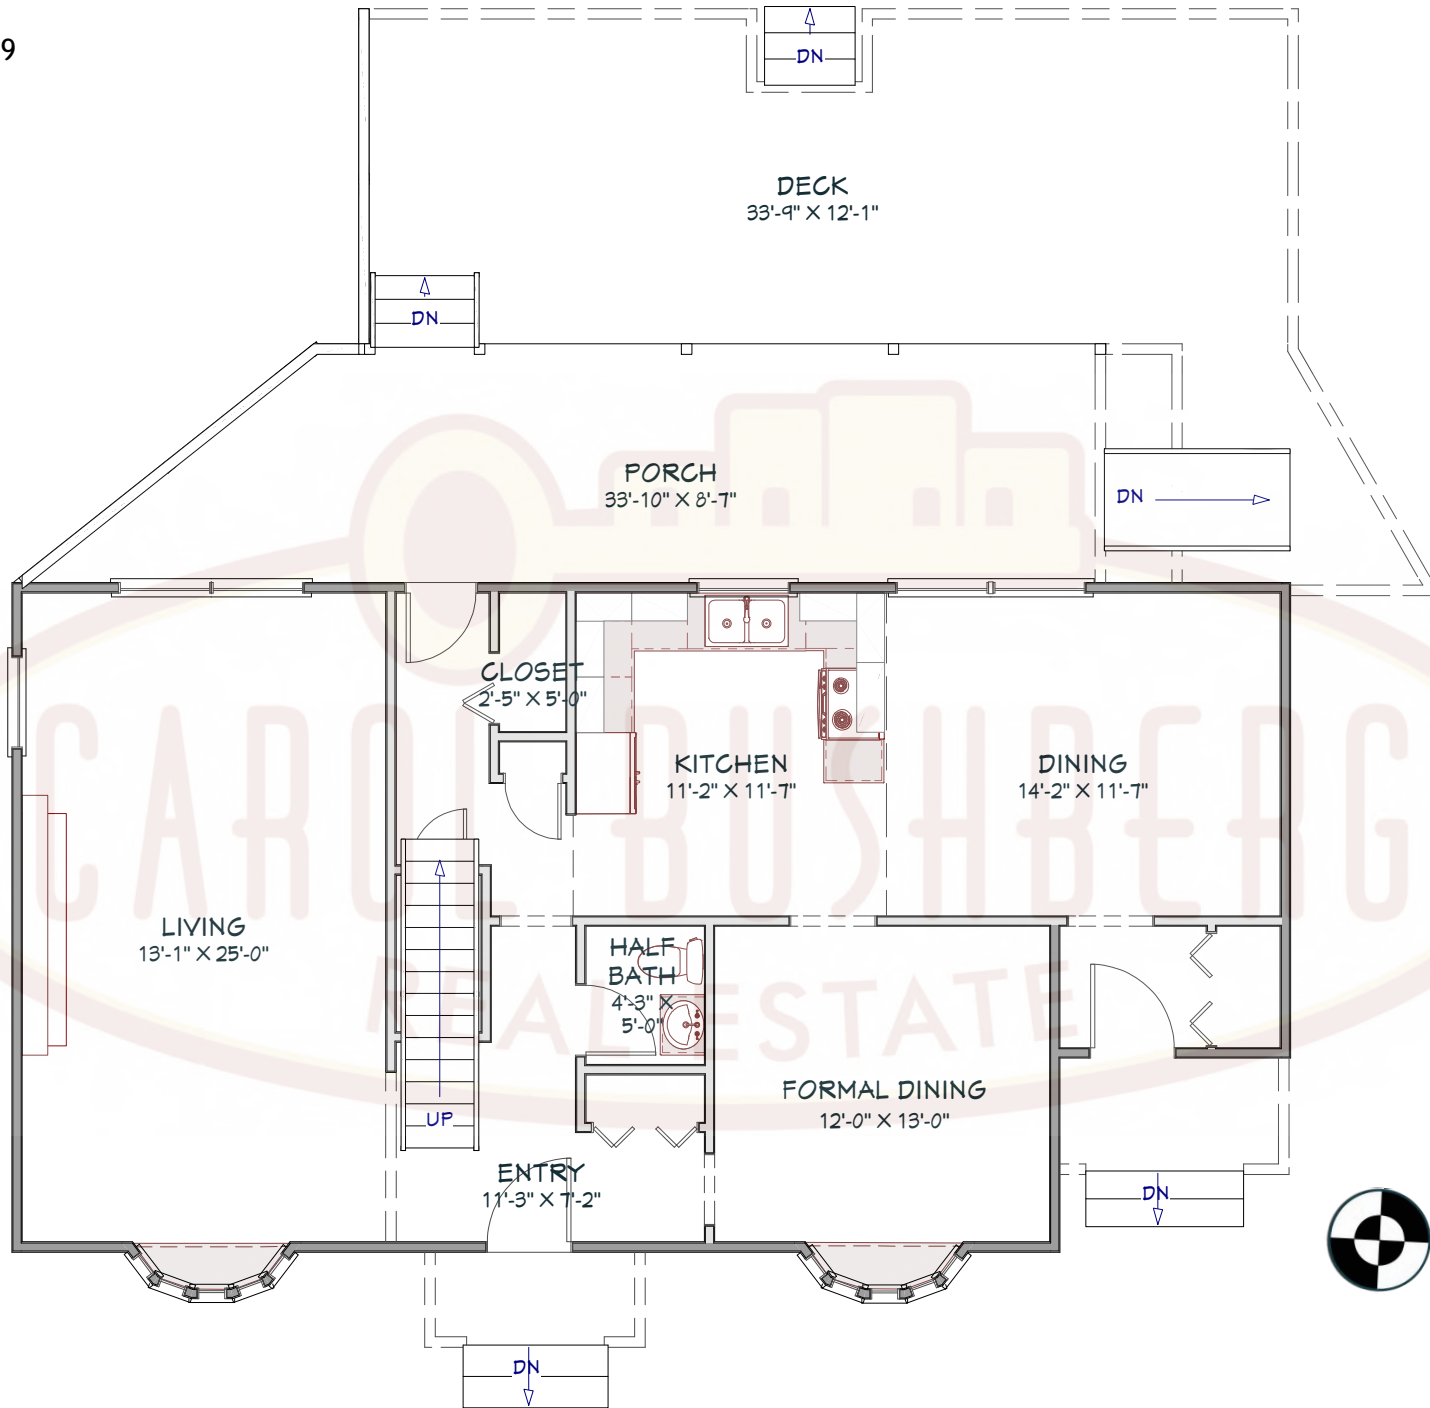

6463 County Road 9
Burdett, NY 14818
Main Level

Please note: This plan was drawn by a Realtor, not an architect. As a result, the measurements are approximate and some elements of the property may be missing altogether. We do our best.