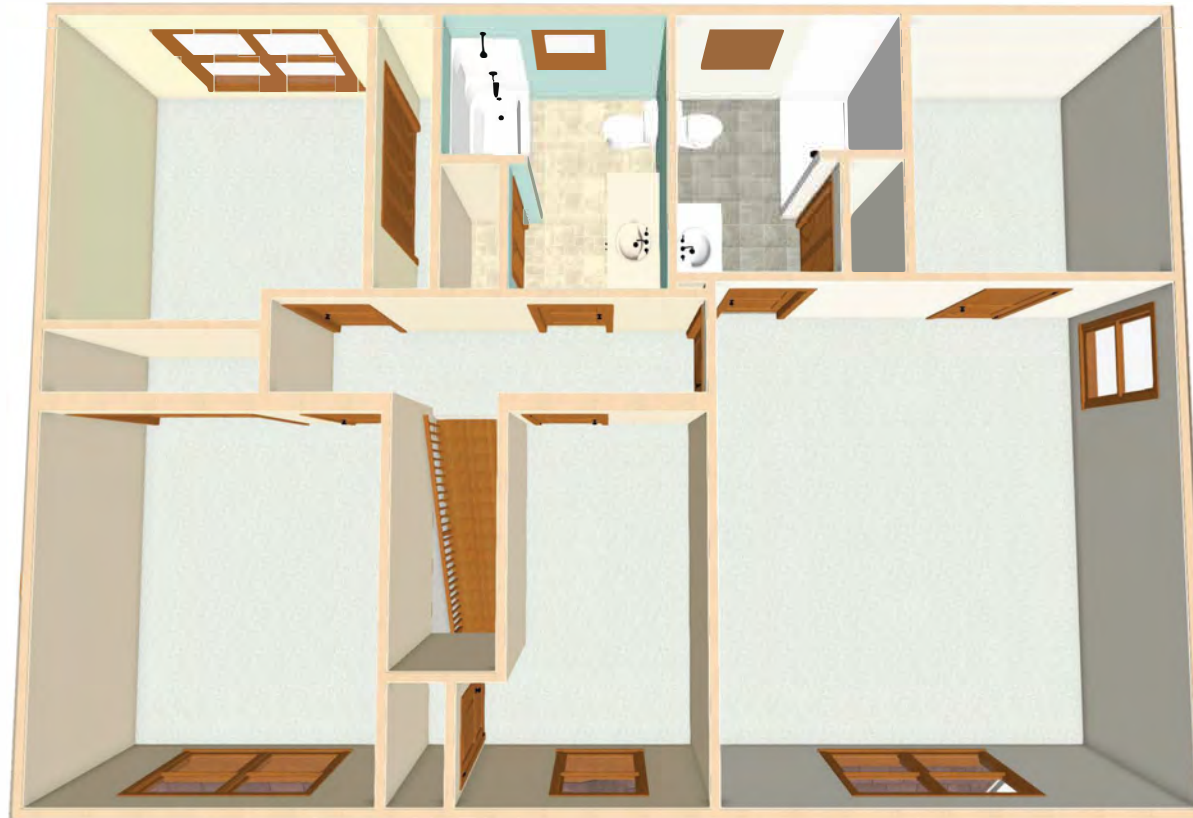

Please note: This plan was drawn by a Realtor, not an architect. As a result, the measurements are approximate and some elements of the property may be missing altogether. We do our best.