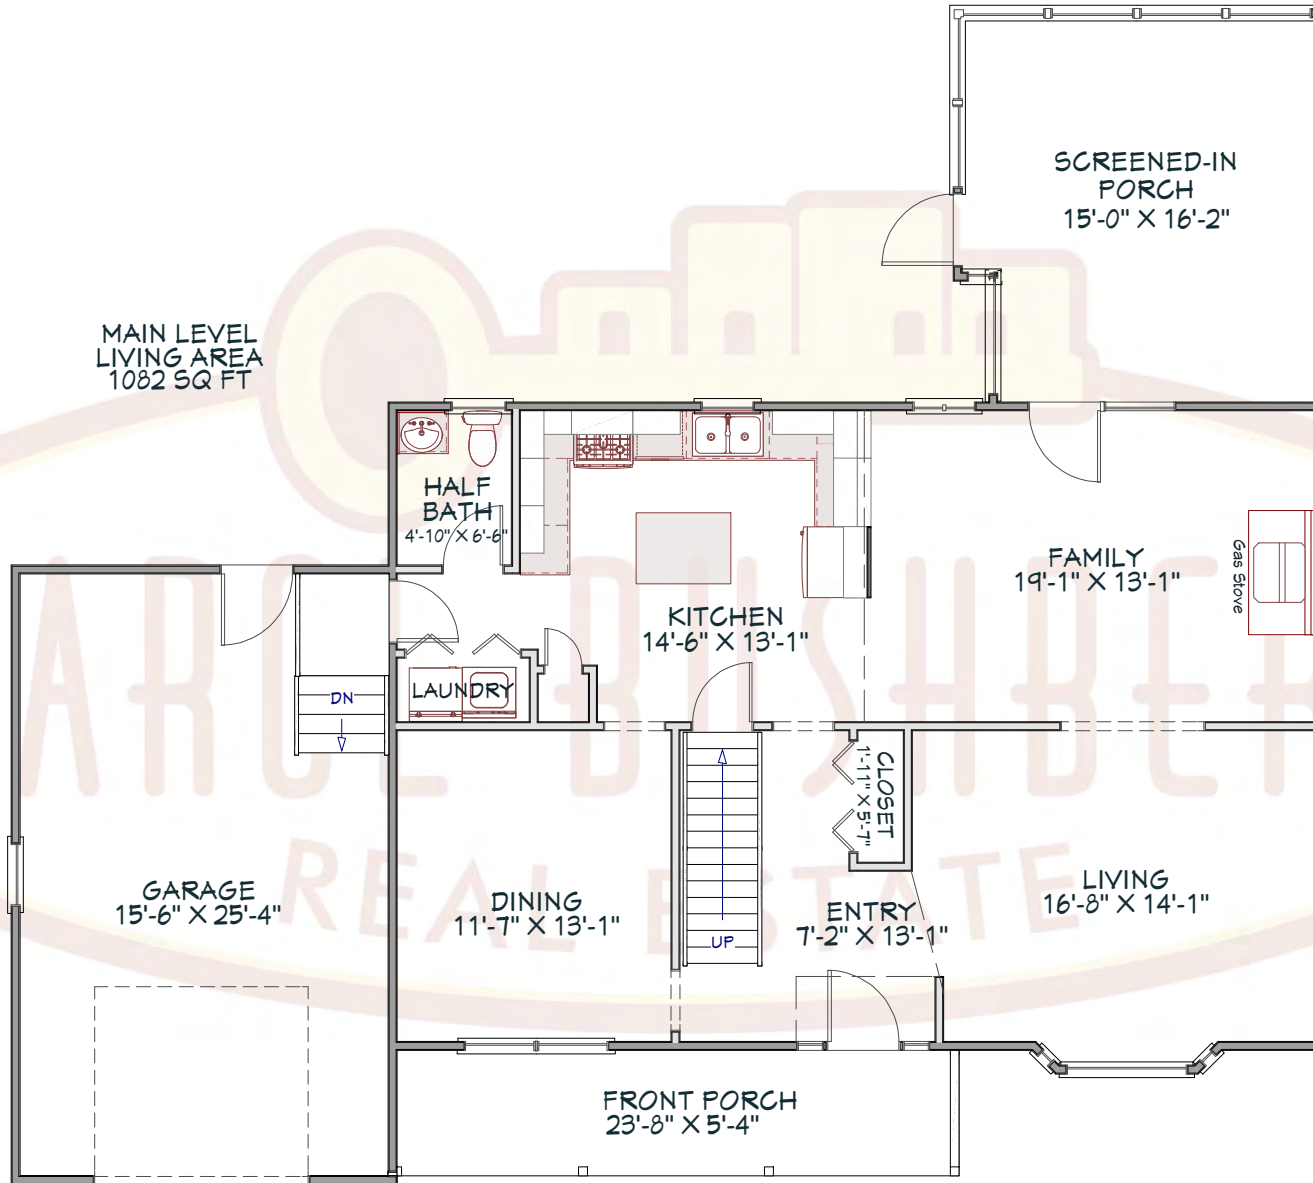

68 East Seneca Road  
Trumansburg, NY 14886  
Main Level

MAIN LEVEL  
LIVING AREA  
1082 SQ FT

Please note: This plan was drawn by a Realtor, not an architect. As a result, the measurements are approximate and some elements of the property may be missing altogether. We do our best.

Please note: This plan was drawn by a Realtor, not an architect. As a result, the measurements are approximate and some elements of the property may be missing altogether. We do our best.

68 East Seneca Road  
Trumansburg, NY 14886  
Upper Level

UPPER LEVEL  
LIVING AREA  
1056 SQ FT

Please note: This plan was drawn by a Realtor, not an architect. As a result, the measurements are approximate and some elements of the property may be missing altogether. We do our best.

Please note: This plan was drawn by a Realtor, not an architect. As a result, the measurements are approximate and some elements of the property may be missing altogether. We do our best.