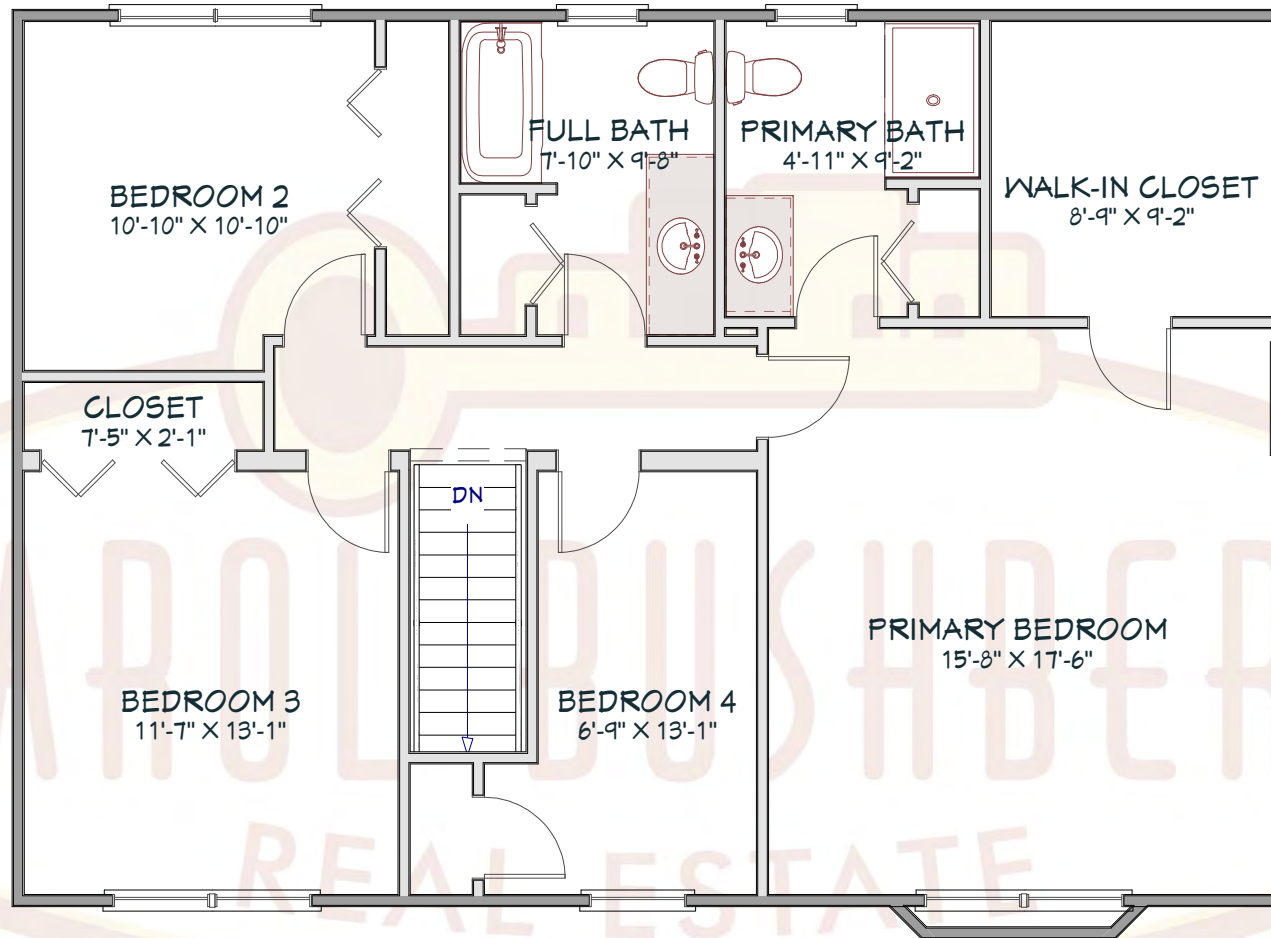

68 East Seneca Road  
Trumansburg, NY 14886  
Main Level

MAIN LEVEL  
LIVING AREA  
1082 SQ FT

Please note: This plan was drawn by a Realtor, not an architect. As a result, the measurements are approximate and some elements of the property may be missing altogether. We do our best.

Please note: This plan was drawn by a Realtor, not an architect. As a result, the measurements are approximate and some elements of the property may be missing altogether. We do our best.

68 East Seneca Road  
Trumansburg, NY 14886  
Upper Level

UPPER LEVEL  
LIVING AREA  
1056 SQ FT

Please note: This plan was drawn by a Realtor, not an architect. As a result, the measurements are approximate and some elements of the property may be missing altogether. We do our best.