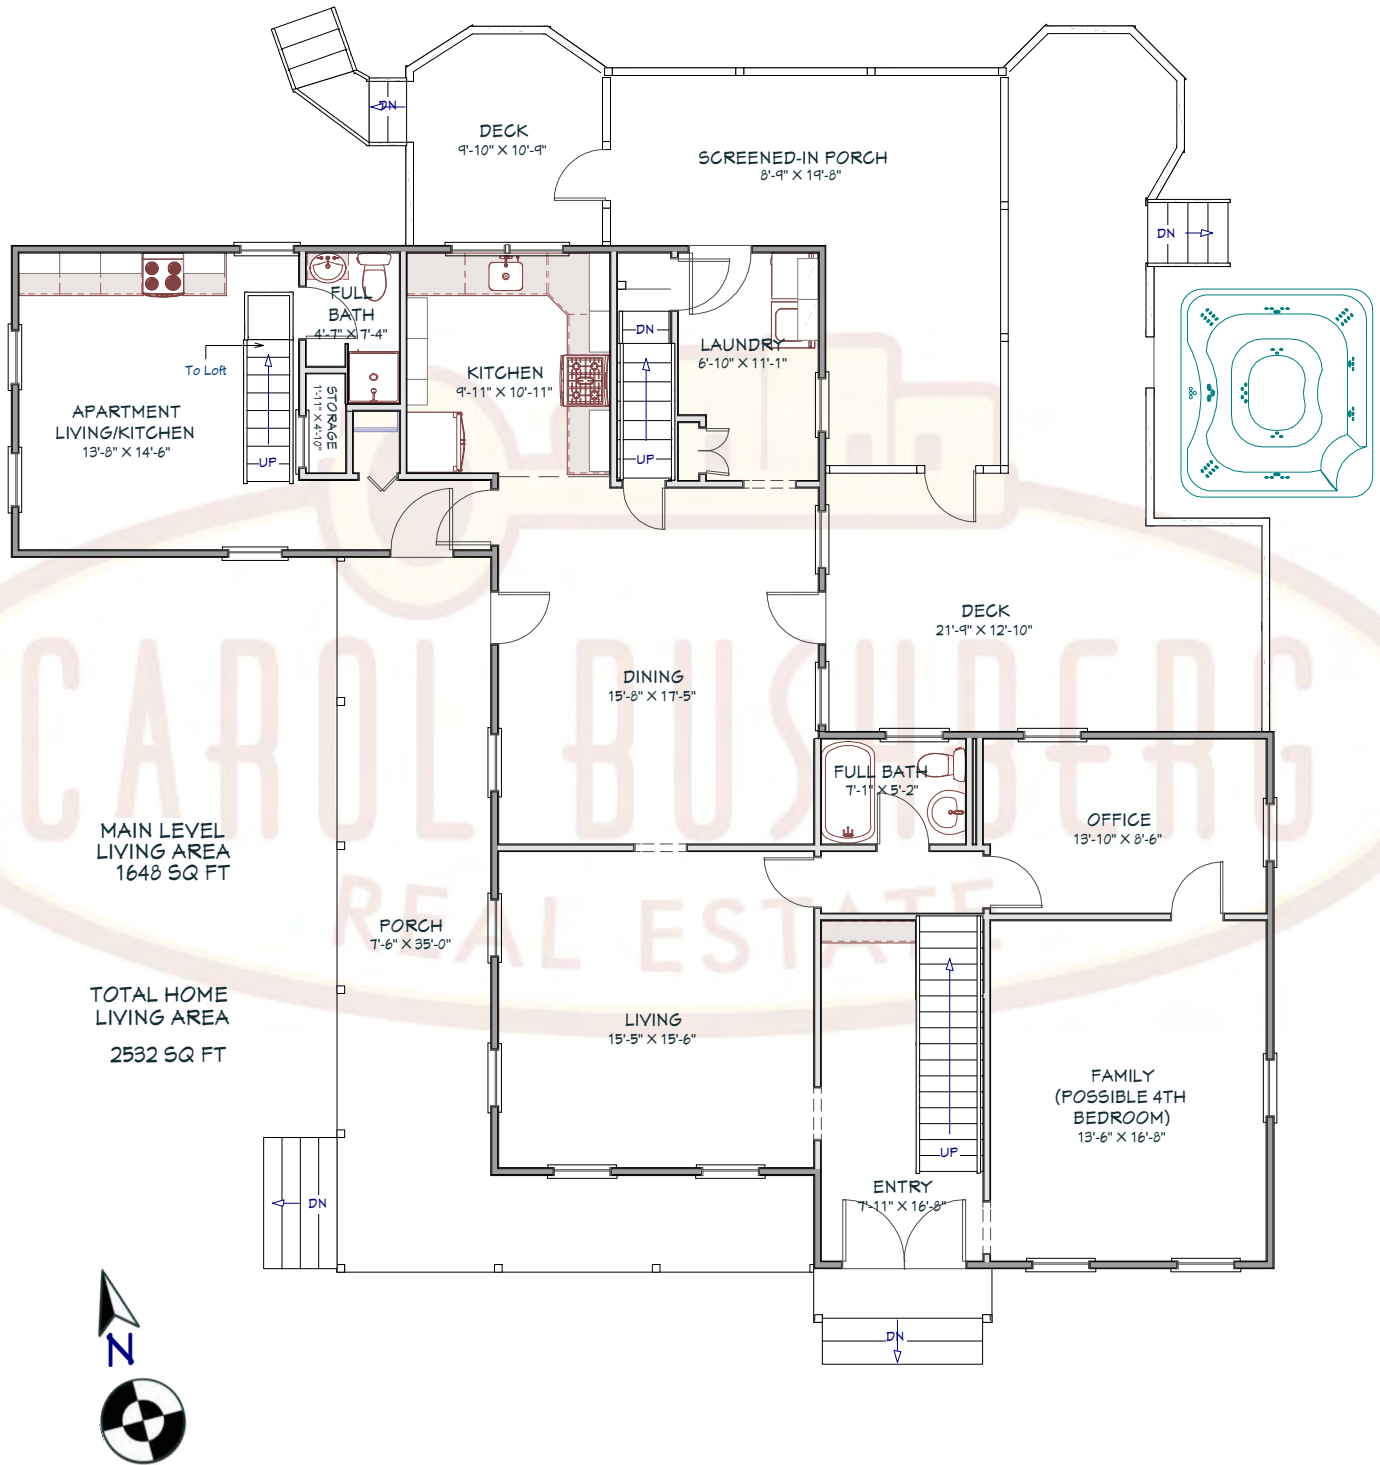

1660 Mecklenberg Road
Ithaca, NY 14850
Main Level

Please note: This plan was drawn by a Realtor, not an architect. As a result, the measurements are approximate and some elements of the property may be missing altogether. We do our best.

Please note: This plan was drawn by a Realtor, not an architect. As a result, the measurements are approximate and some elements of the property may be missing altogether. We do our best.

1660 Mecklenberg Road
Ithaca, NY 14850
Upper Level

Please note: This plan was drawn by a Realtor, not an architect. As a result, the measurements are approximate and some elements of the property may be missing altogether. We do our best.