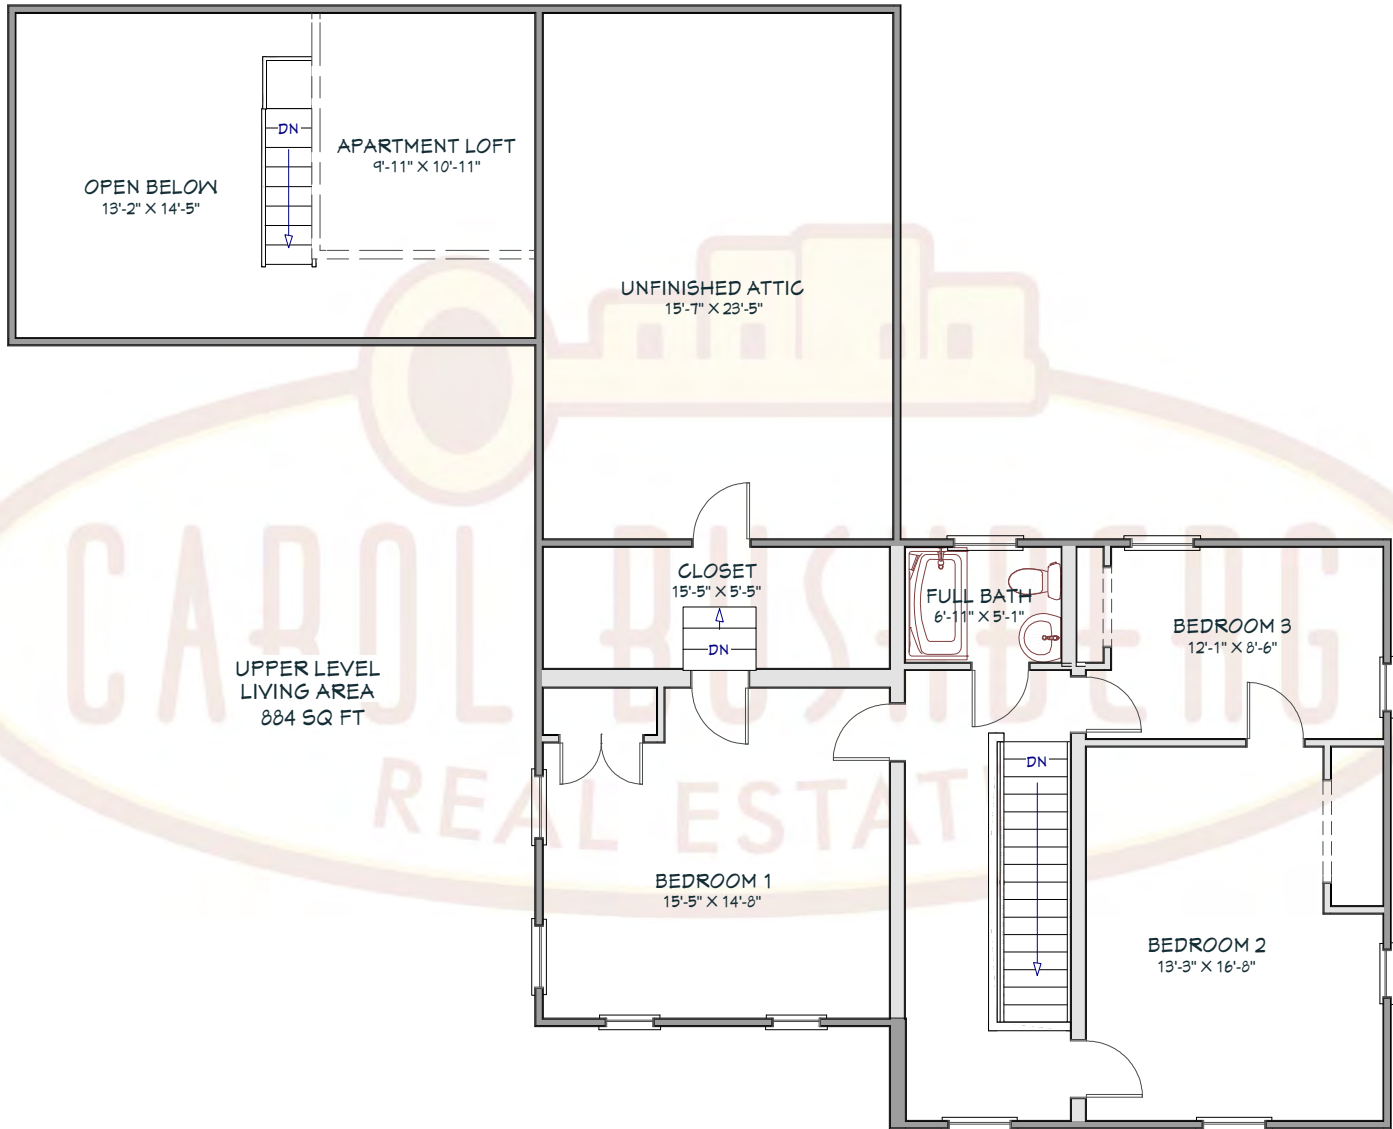

1660 Mecklenberg Road
Ithaca, NY 14850
Main Level

Please note: This plan was drawn by a Realtor, not an architect. As a result, the measurements are approximate and some elements of the property may be missing altogether. We do our best.

Please note: This plan was drawn by a Realtor, not an architect. As a result, the measurements are approximate and some elements of the property may be missing altogether. We do our best.

1660 Mecklenberg Road
Ithaca, NY 14850
Upper Level

Please note: This plan was drawn by a Realtor, not an architect. As a result, the measurements are approximate and some elements of the property may be missing altogether. We do our best.