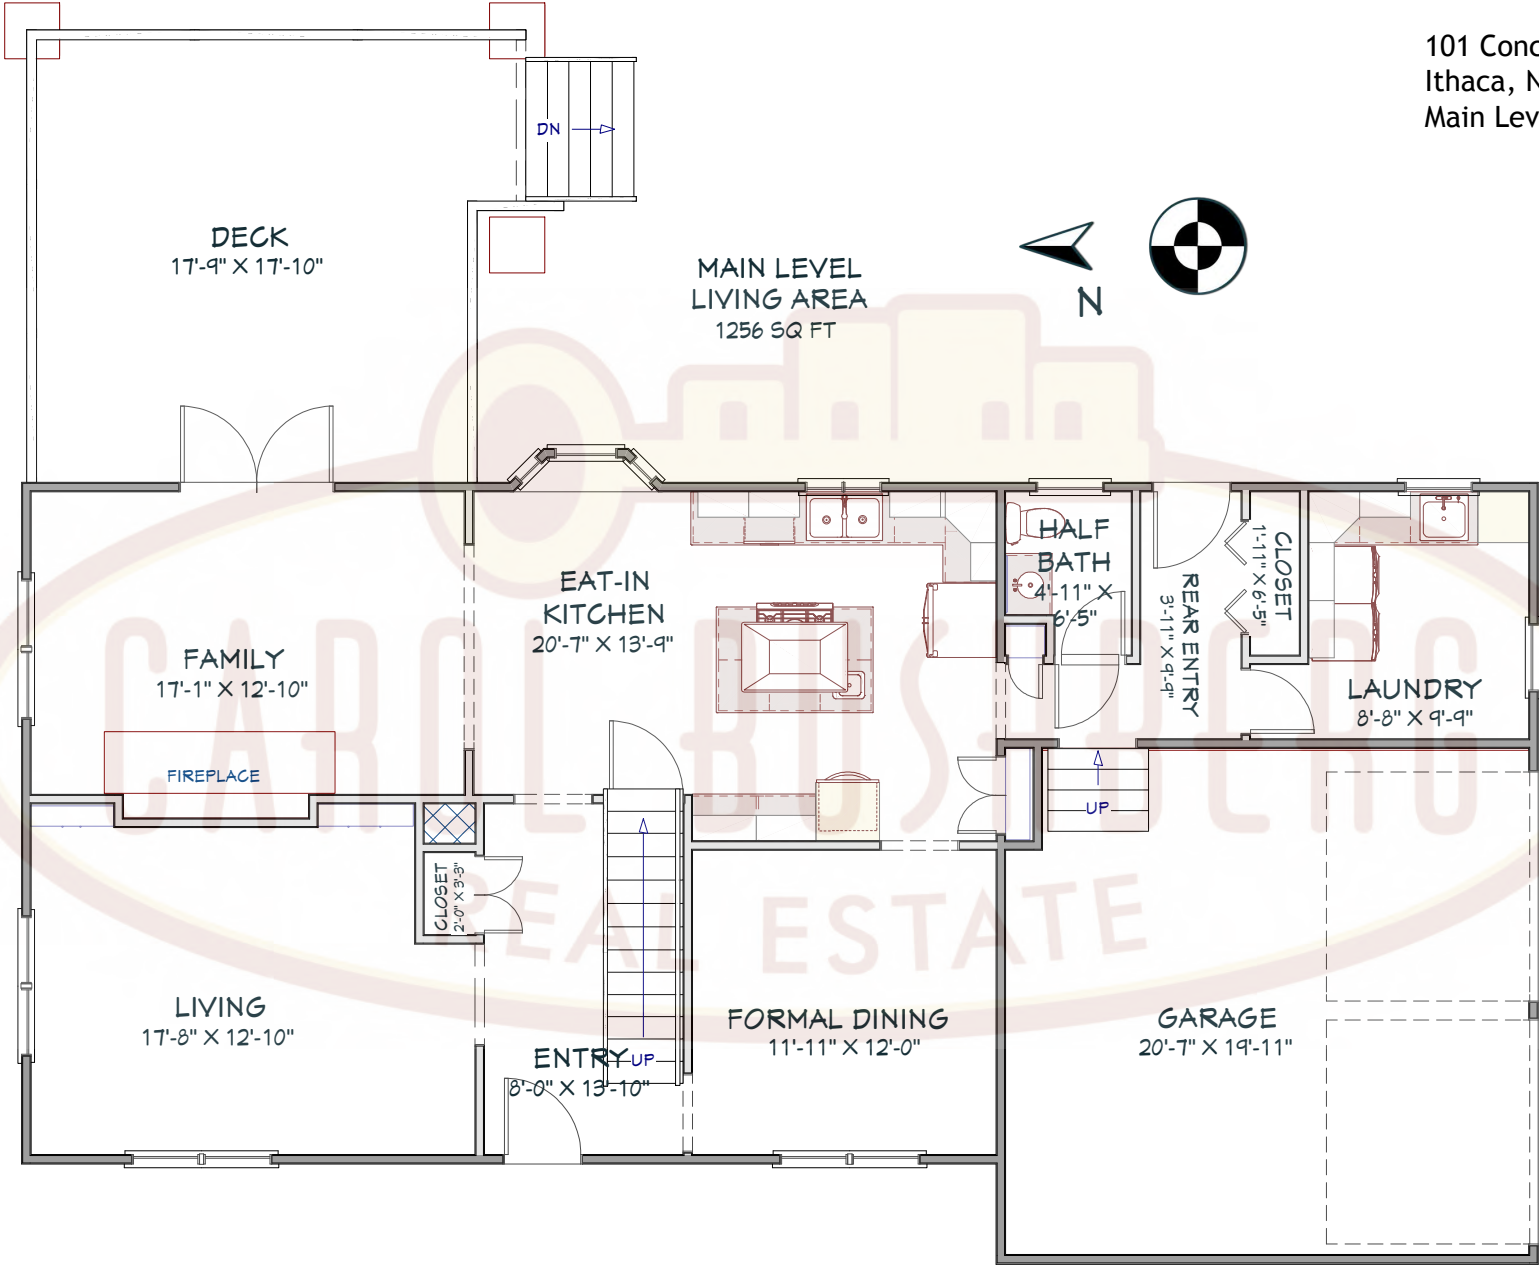

101 Concord Place  
Ithaca, NY 14850  
Main Level

Please note: This plan was drawn by a Realtor, not an architect. As a result, the measurements are approximate and some elements of the property may be missing altogether. We do our best.

101 Concord Place  
Ithaca, NY 14850  
Upper Level

LIVING AREA  
1016 SQ FT

Please note: This plan was drawn by a Realtor, not an architect. As a result, the measurements are approximate and some elements of the property may be missing altogether. We do our best.

AREA  
620 SQ FT

Please note: This plan was drawn by a Realtor, not an architect. As a result, the measurements are approximate and some elements of the property may be missing altogether. We do our best.