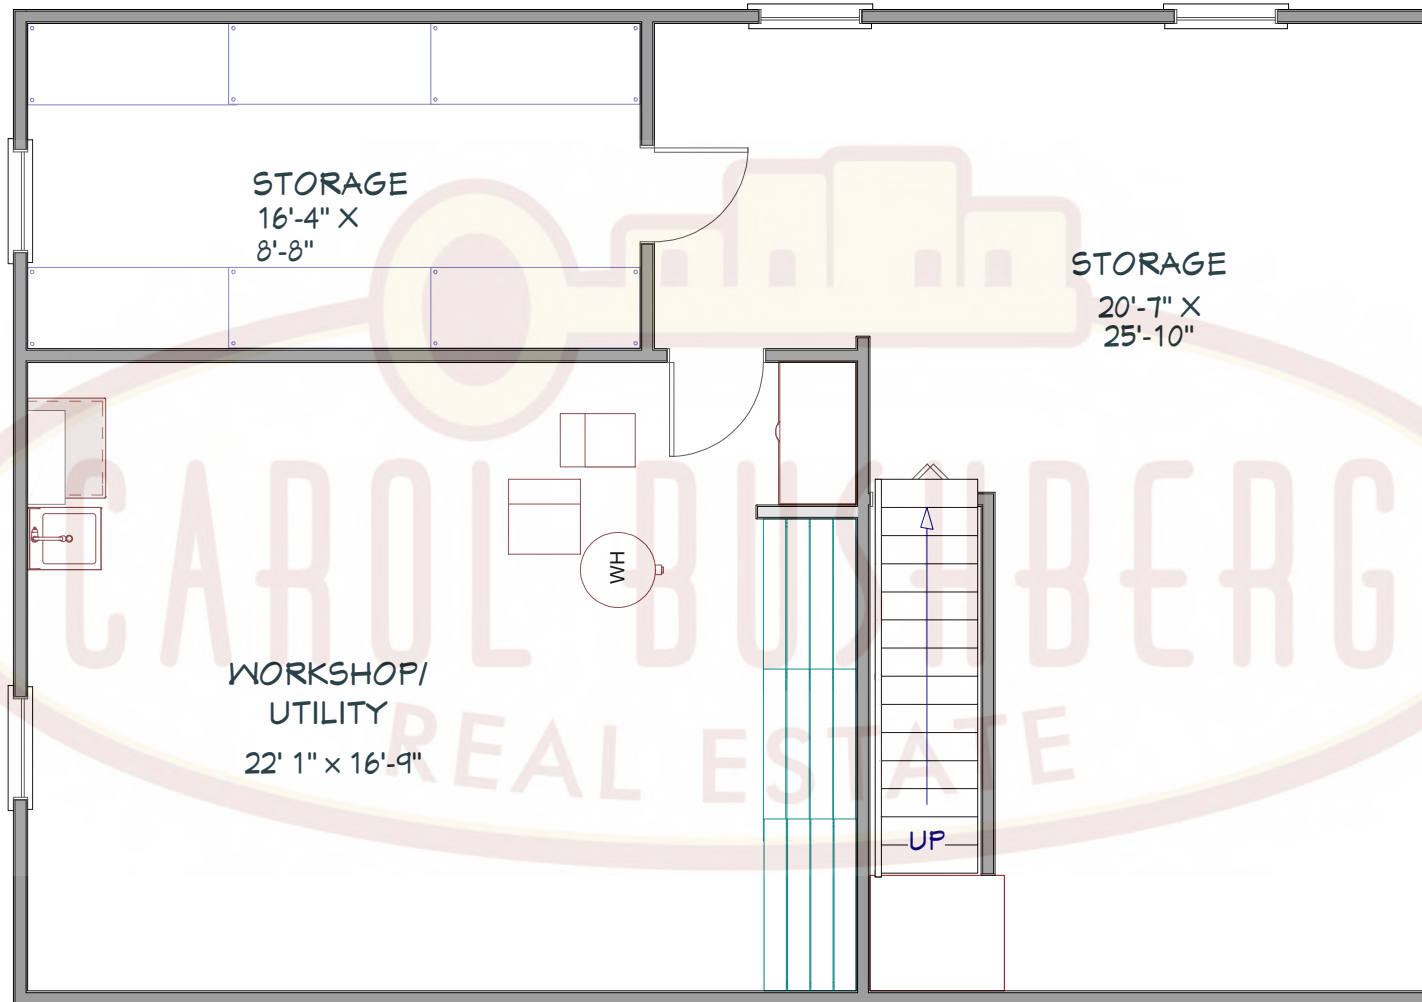

101 Concord Place  
Ithaca, NY 14850  
Upper Level

LIVING AREA  
1016 SQ FT

Please note: This plan was drawn by a Realtor, not an architect. As a result, the measurements are approximate and some elements of the property may be missing altogether. We do our best.

Please note: This plan was drawn by a Realtor, not an architect. As a result, the measurements are approximate and some elements of the property may be missing altogether. We do our best.

101 Concord Place  
Ithaca, NY 14850  
Lower Level

AREA  
620 SQ FT

Please note: This plan was drawn by a Realtor, not an architect. As a result, the measurements are approximate and some elements of the property may be missing altogether. We do our best.

Please note: This plan was drawn by a Realtor, not an architect. As a result, the measurements are approximate and some elements of the property may be missing altogether. We do our best.