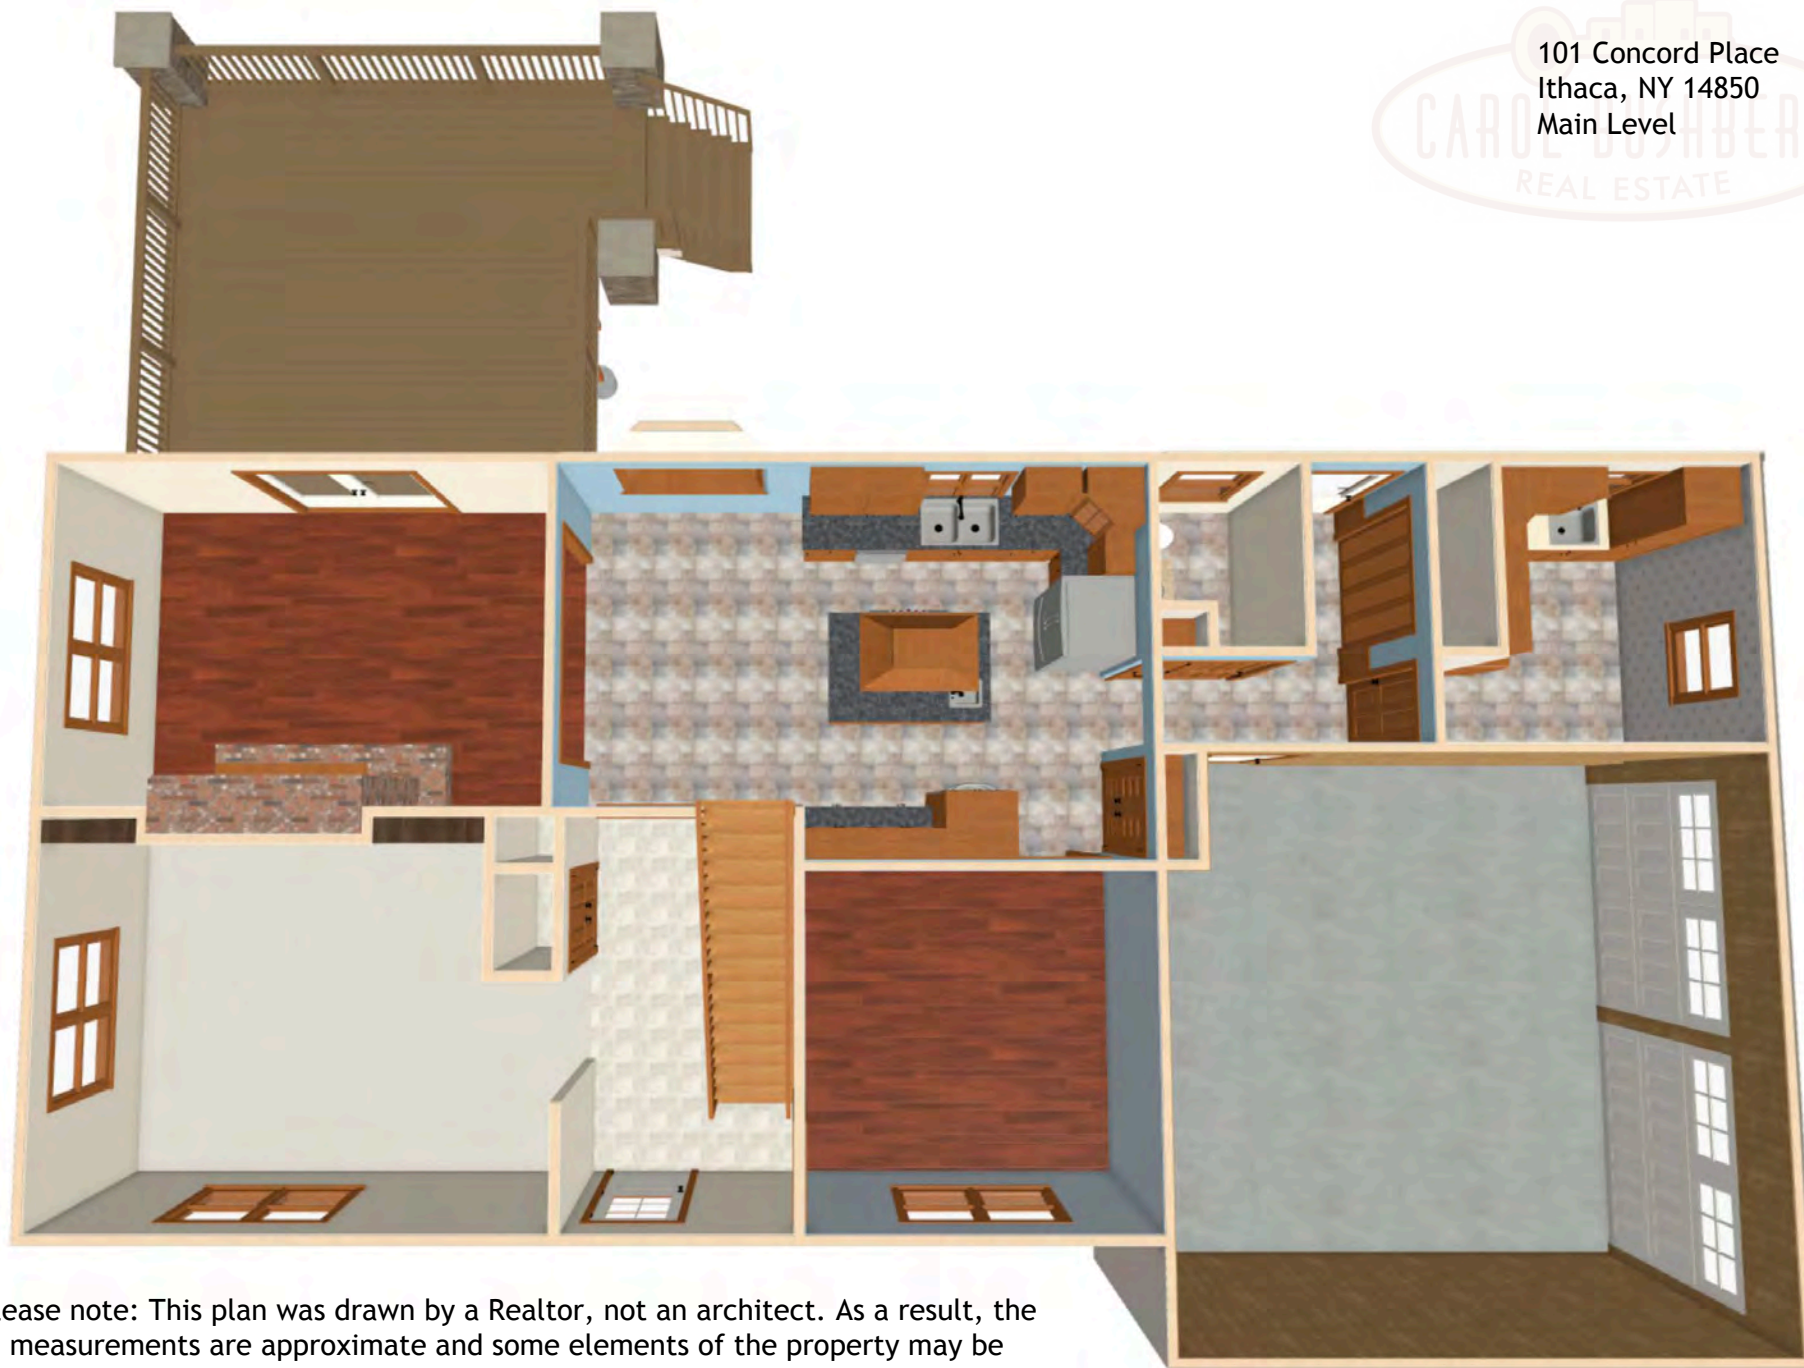

101 Concord Place  
Ithaca, NY 14850  
Main Level

Please note: This plan was drawn by a Realtor, not an architect. As a result, the measurements are approximate and some elements of the property may be missing altogether. We do our best.

101 Concord Place  
Ithaca, NY 14850  
Upper Level

LIVING AREA  
1016 SQ FT

Please note: This plan was drawn by a Realtor, not an architect. As a result, the measurements are approximate and some elements of the property may be missing altogether. We do our best.