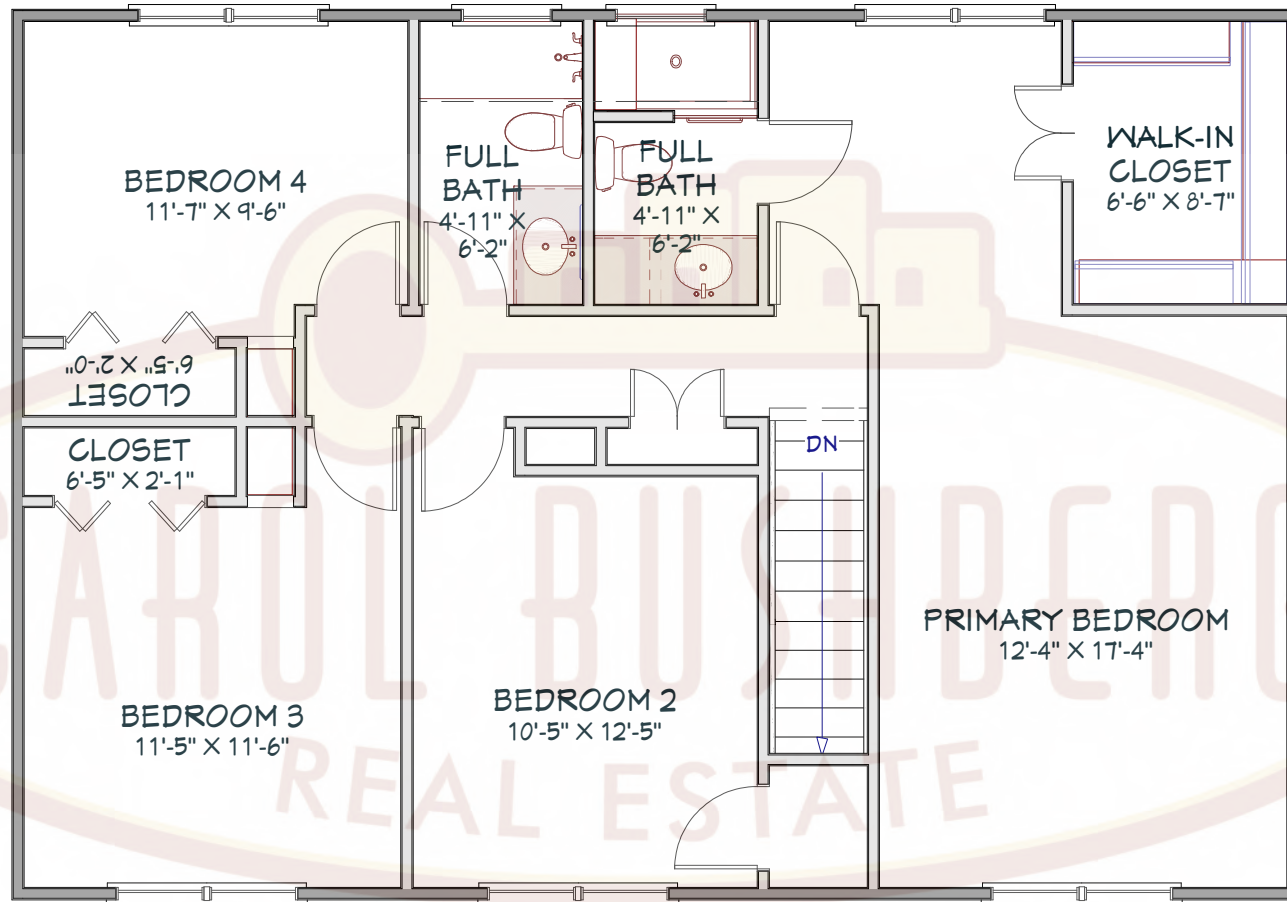

101 Concord Place  
Ithaca, NY 14850  
Main Level

Please note: This plan was drawn by a Realtor, not an architect. As a result, the measurements are approximate and some elements of the property may be missing altogether. We do our best.

101 Concord Place  
Ithaca, NY 14850  
Upper Level

LIVING AREA  
1016 SQ FT

Please note: This plan was drawn by a Realtor, not an architect. As a result, the measurements are approximate and some elements of the property may be missing altogether. We do our best.

AREA  
620 SQ FT

Please note: This plan was drawn by a Realtor, not an architect. As a result, the measurements are approximate and some elements of the property may be missing altogether. We do our best.