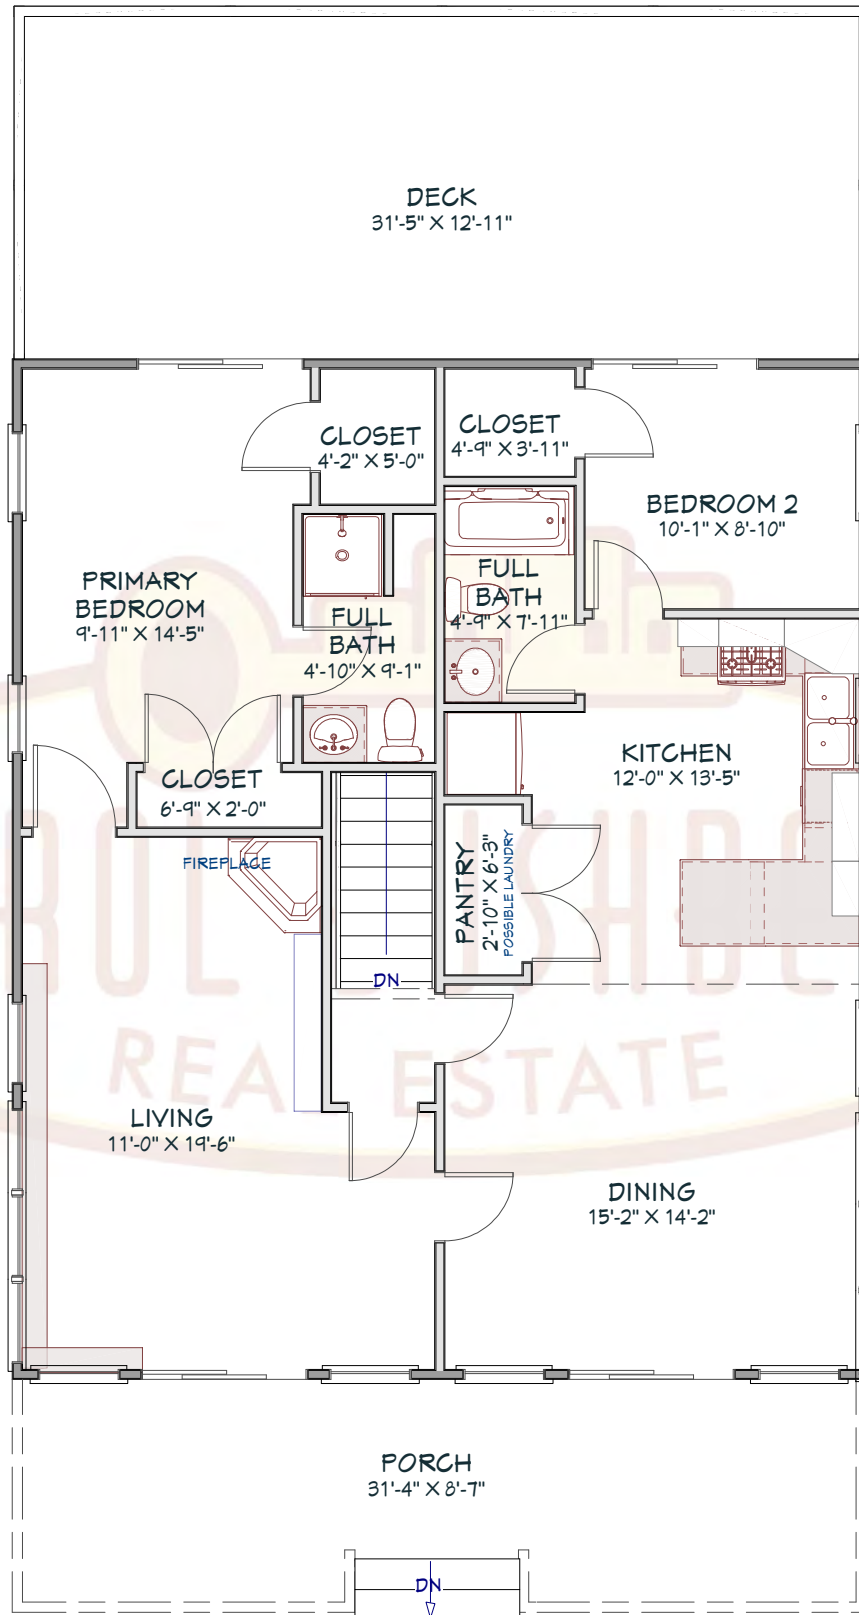

1590 Slaterville Road  
Ithaca, NY 14850  
Main Level

MAIN LEVEL  
LIVING AREA

1141 SQ FT

Please note: This plan was drawn by a Realtor, not an architect. As a result, the measurements are approximate and some elements of the property may be missing altogether. We do our best.

1590 Slaterville Road  
Ithaca, NY 14850  
Main Level

Please note: This plan was drawn by a Realtor, not an architect. As a result, the measurements are approximate and some elements of the property may be missing altogether. We do our best.

1590 Slaterville Road  
Ithaca, NY 14850  
Lower Level

**LOWER LEVEL AREA**  
1094 SQ FT

Please note: This plan was drawn by a Realtor, not an architect. As a result, the measurements are approximate and some elements of the property may be missing altogether. We do our best.