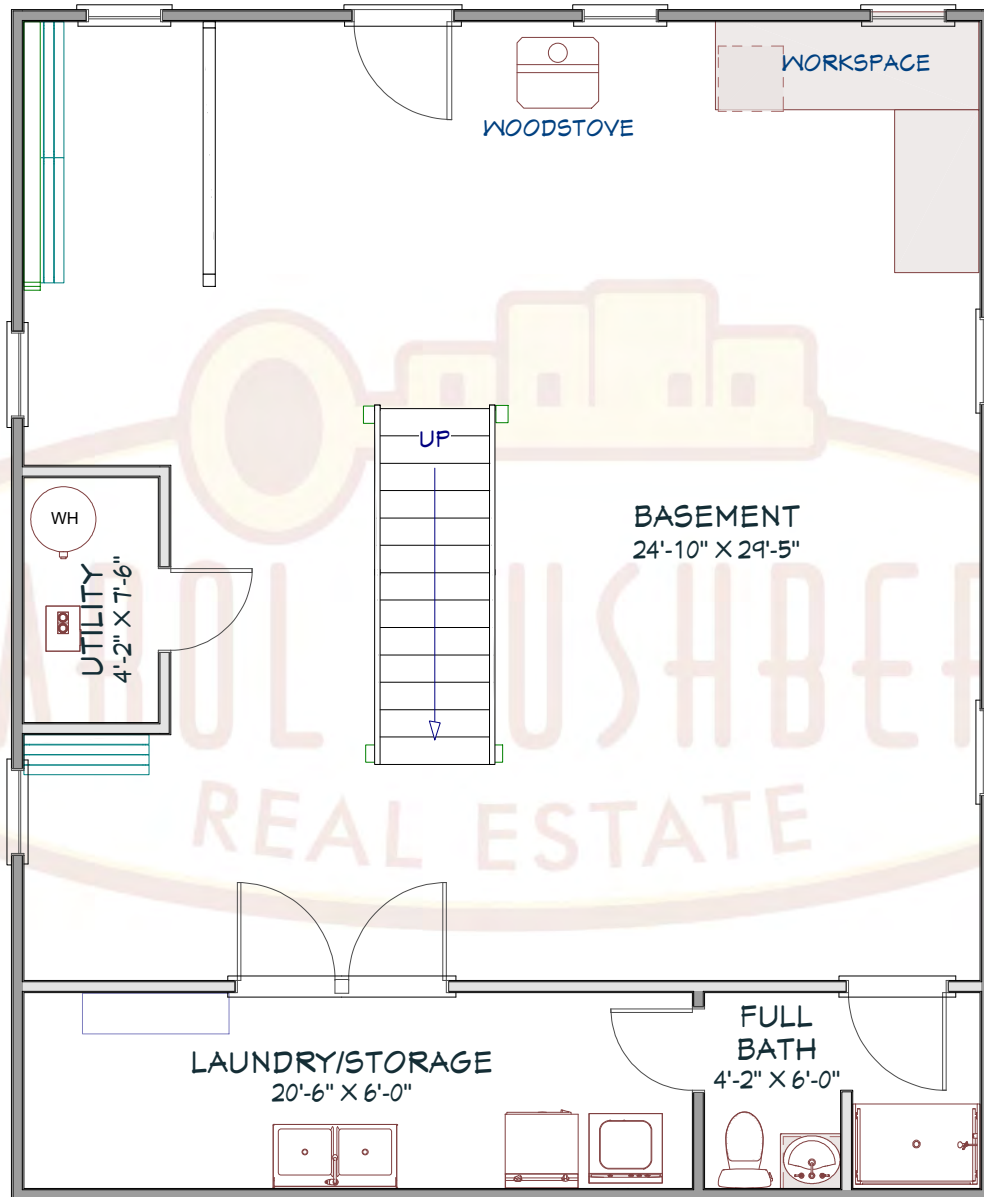

1590 Slaterville Road  
Ithaca, NY 14850  
Main Level

MAIN LEVEL  
LIVING AREA

1141 SQ FT

Please note: This plan was drawn by a Realtor, not an architect. As a result, the measurements are approximate and some elements of the property may be missing altogether. We do our best.

1590 Slaterville Road  
Ithaca, NY 14850  
Lower Level

**LOWER LEVEL AREA**  
1094 SQ FT

Please note: This plan was drawn by a Realtor, not an architect. As a result, the measurements are approximate and some elements of the property may be missing altogether. We do our best.