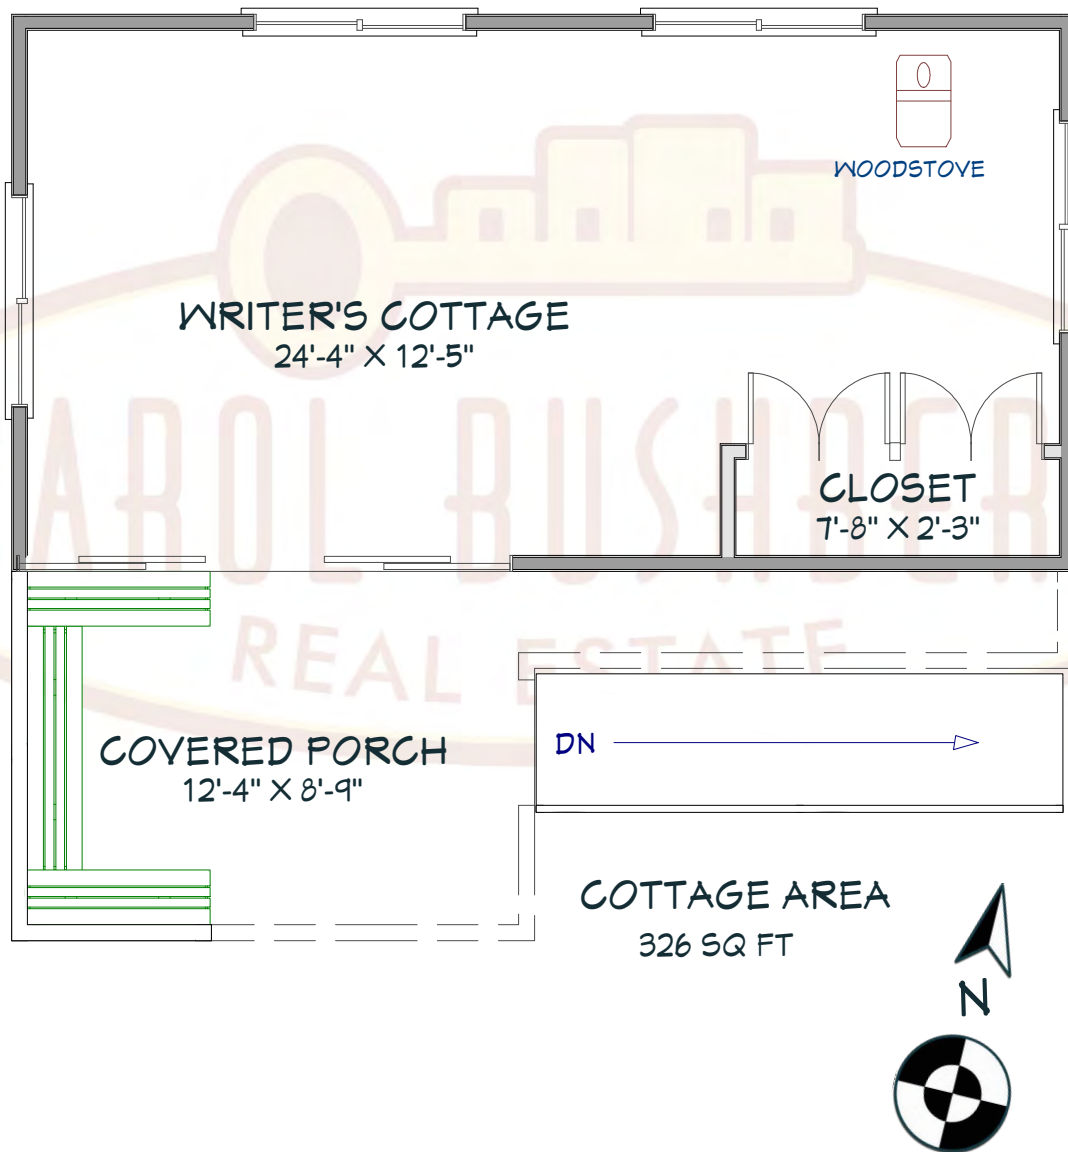

1590 Slaterville Road
Ithaca, NY 14850
Writer's Cottage

Please note: This plan was drawn by a Realtor, not an architect. As a result, the measurements are approximate and some elements of the property may be missing altogether. We do our best.