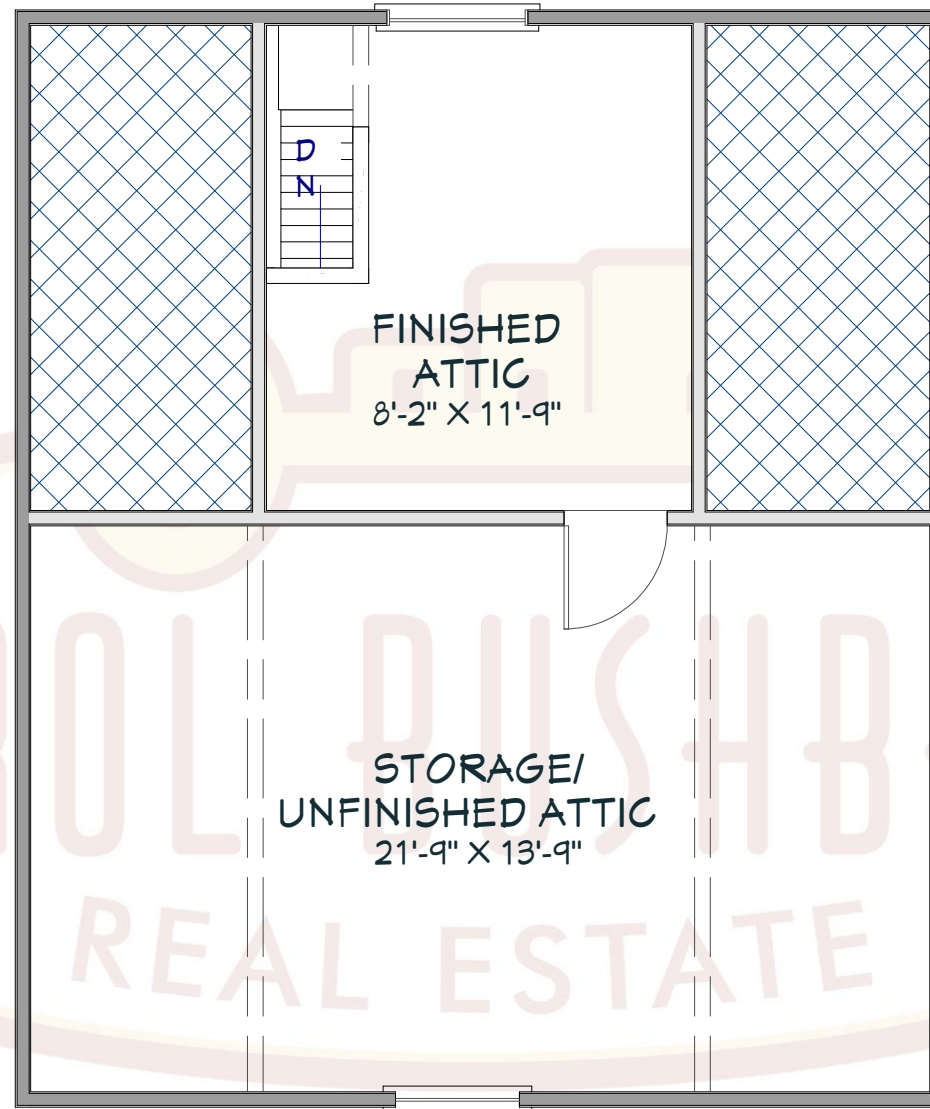

1116 East State Street
Ithaca, NY 14850
Upper Level

UPPER LEVEL
LIVING AREA
602 SQ FT

Please note: This plan was drawn by a Realtor, not an architect. As a result, the measurements are approximate and some elements of the property may be missing altogether. We do our best.

1116 East State Street
Ithaca, NY 14850
Attic

FINISHED
ATTIC AREA
150 SQ FT

Please note: This plan was drawn by a Realtor, not an architect. As a result, the measurements are approximate and some elements of the property may be missing altogether. We do our best.

Please note: This plan was drawn by a Realtor, not an architect. As a result, the measurements are approximate and some elements of the property may be missing altogether. We do our best.