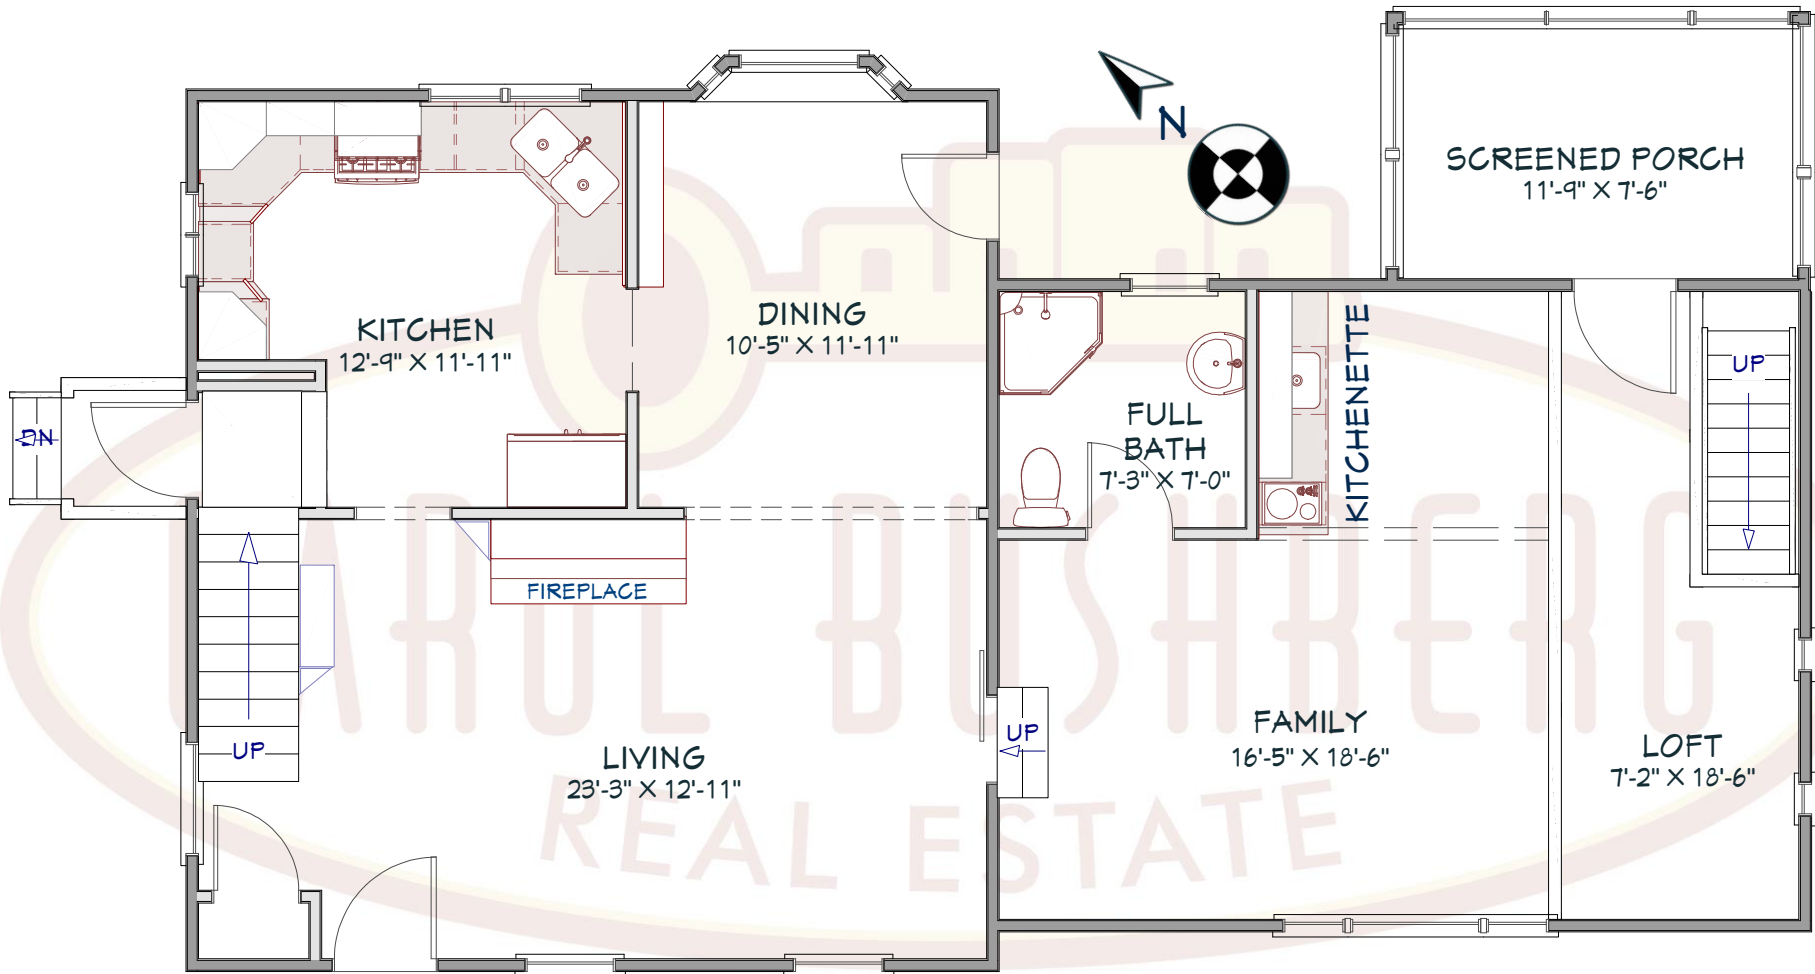

1116 East State Street
Ithaca, NY 14850
Main Level

MAIN LEVEL
LIVING AREA
1093 SQ FT

Please note: This plan was drawn by a Realtor, not an architect. As a result, the measurements are approximate and some elements of the property may be missing altogether. We do our best.

1116 East State Street
Ithaca, NY 14850
Main Level

Please note: This plan was drawn by a Realtor, not an architect. As a result, the measurements are approximate and some elements of the property may be missing altogether. We do our best.

1116 East State Street
Ithaca, NY 14850
Upper Level

UPPER LEVEL
LIVING AREA
602 SQ FT

Please note: This plan was drawn by a Realtor, not an architect. As a result, the measurements are approximate and some elements of the property may be missing altogether. We do our best.