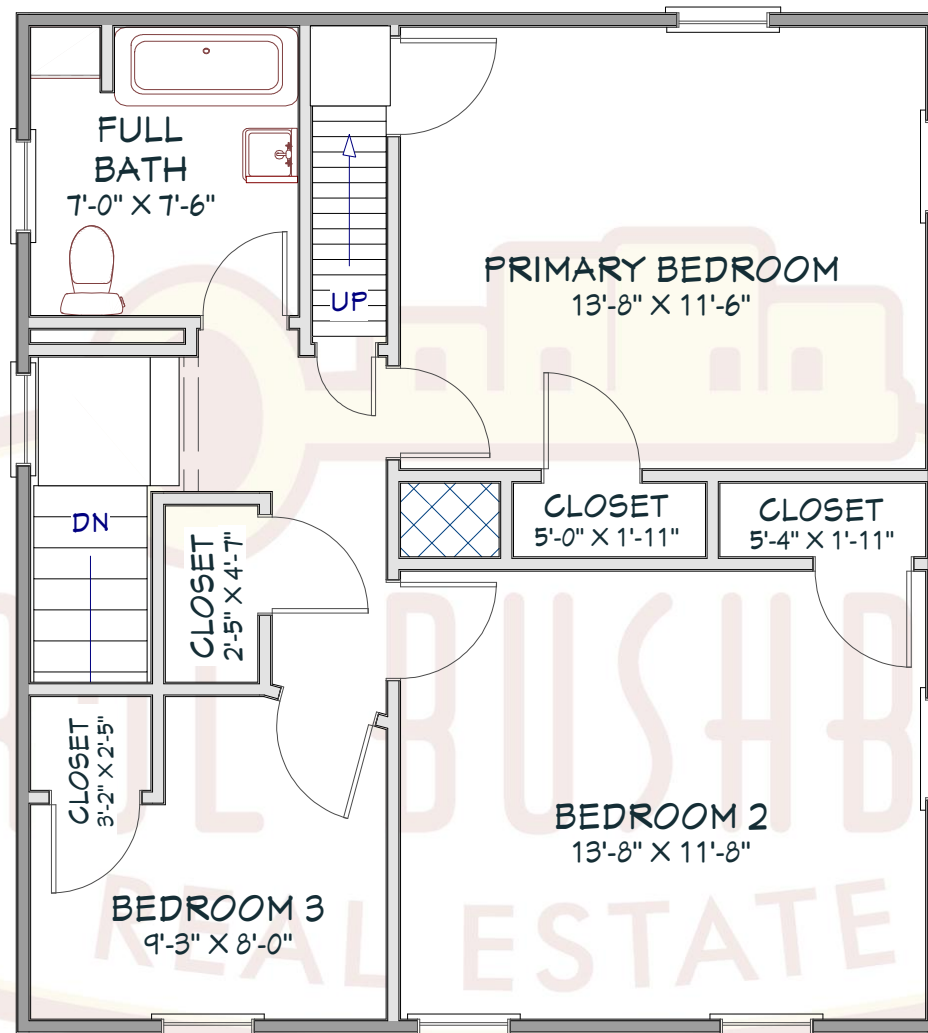

1116 East State Street
Ithaca, NY 14850
Main Level

MAIN LEVEL
LIVING AREA
1093 SQ FT

Please note: This plan was drawn by a Realtor, not an architect. As a result, the measurements are approximate and some elements of the property may be missing altogether. We do our best.

1116 East State Street
Ithaca, NY 14850
Main Level

Please note: This plan was drawn by a Realtor, not an architect. As a result, the measurements are approximate and some elements of the property may be missing altogether. We do our best.

1116 East State Street
Ithaca, NY 14850
Upper Level

UPPER LEVEL
LIVING AREA
602 SQ FT

Please note: This plan was drawn by a Realtor, not an architect. As a result, the measurements are approximate and some elements of the property may be missing altogether. We do our best.