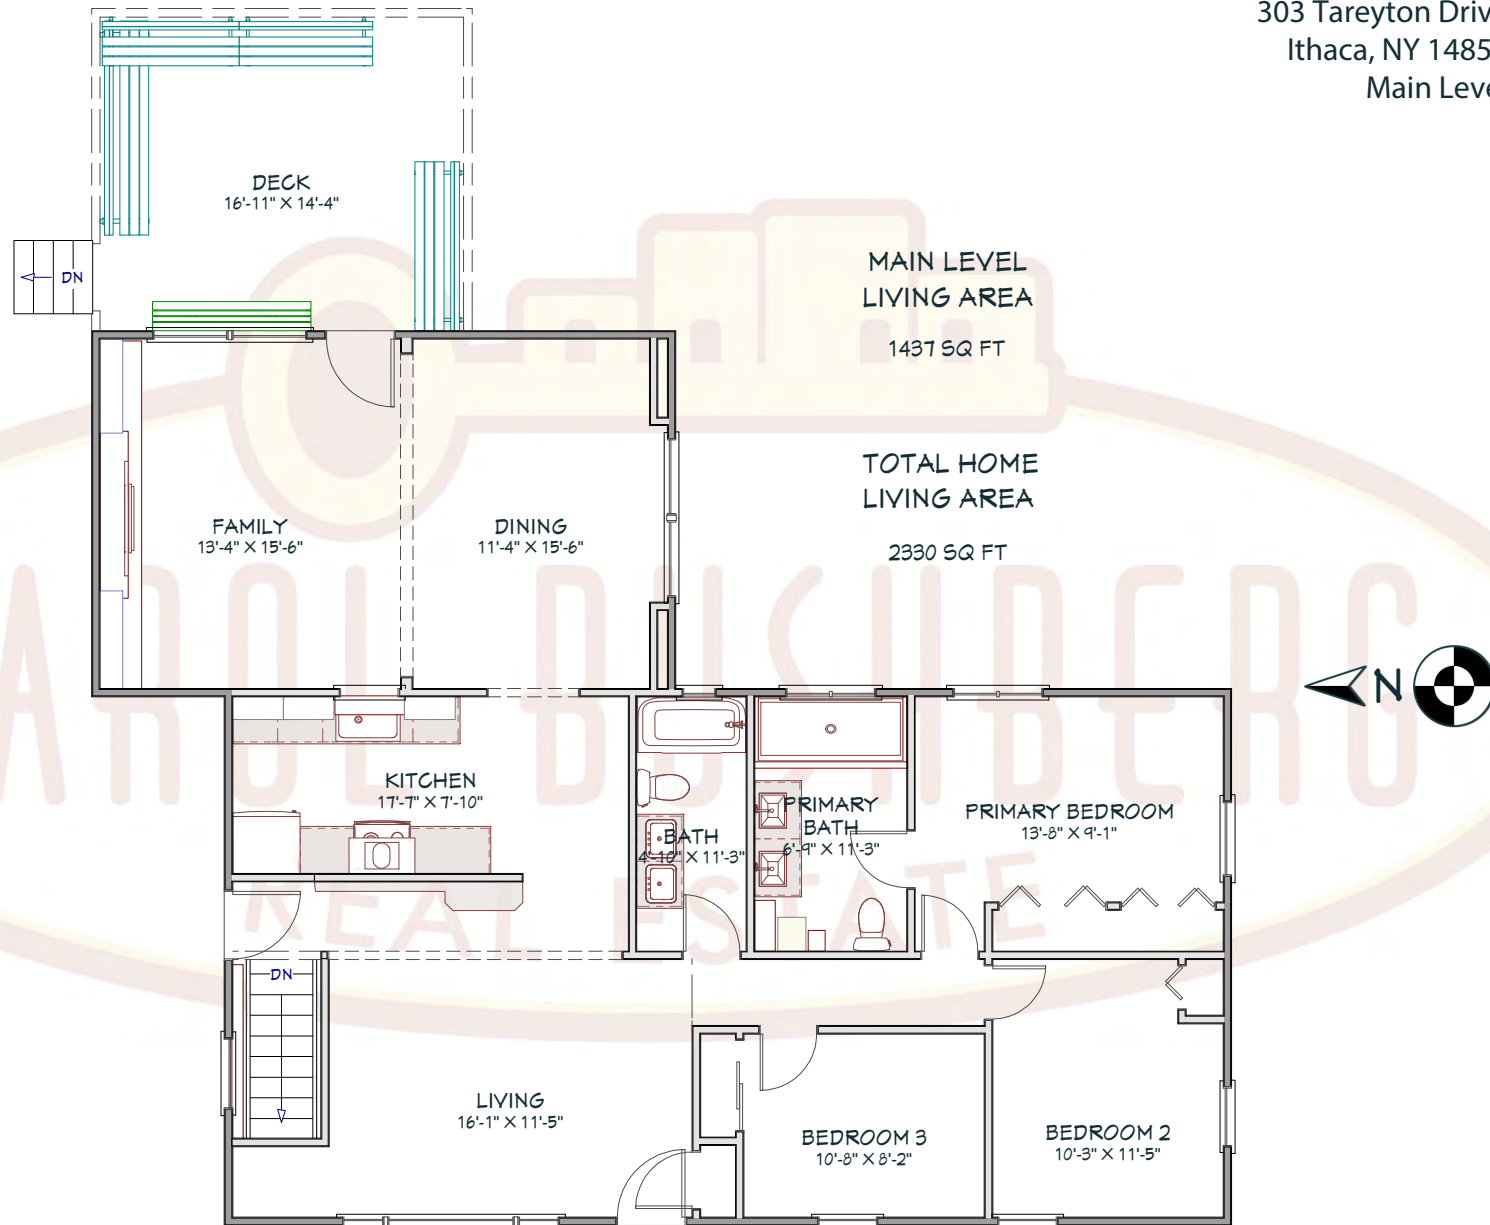

303 Tareyton Drive
Ithaca, NY 14850
Main Level

Please note: This plan was drawn by a Realtor, not an architect. As a result, the measurements are approximate and some elements of the property may be missing altogether. We do our best.

Please note: This plan was drawn by a Realtor, not an architect. As a result, the measurements are approximate and some elements of the property may be missing altogether. We do our best.

303 Tareyton Drive
Ithaca, NY 14850
Main Level

LOWER LEVEL
LIVING AREA

893 SQ FT

Please note: This plan was drawn by a Realtor, not an architect. As a result, the measurements are approximate and some elements of the property may be missing altogether. We do our best.

Please note: This plan was drawn by a Realtor, not an architect. As a result, the measurements are approximate and some elements of the property may be missing altogether. We do our best.