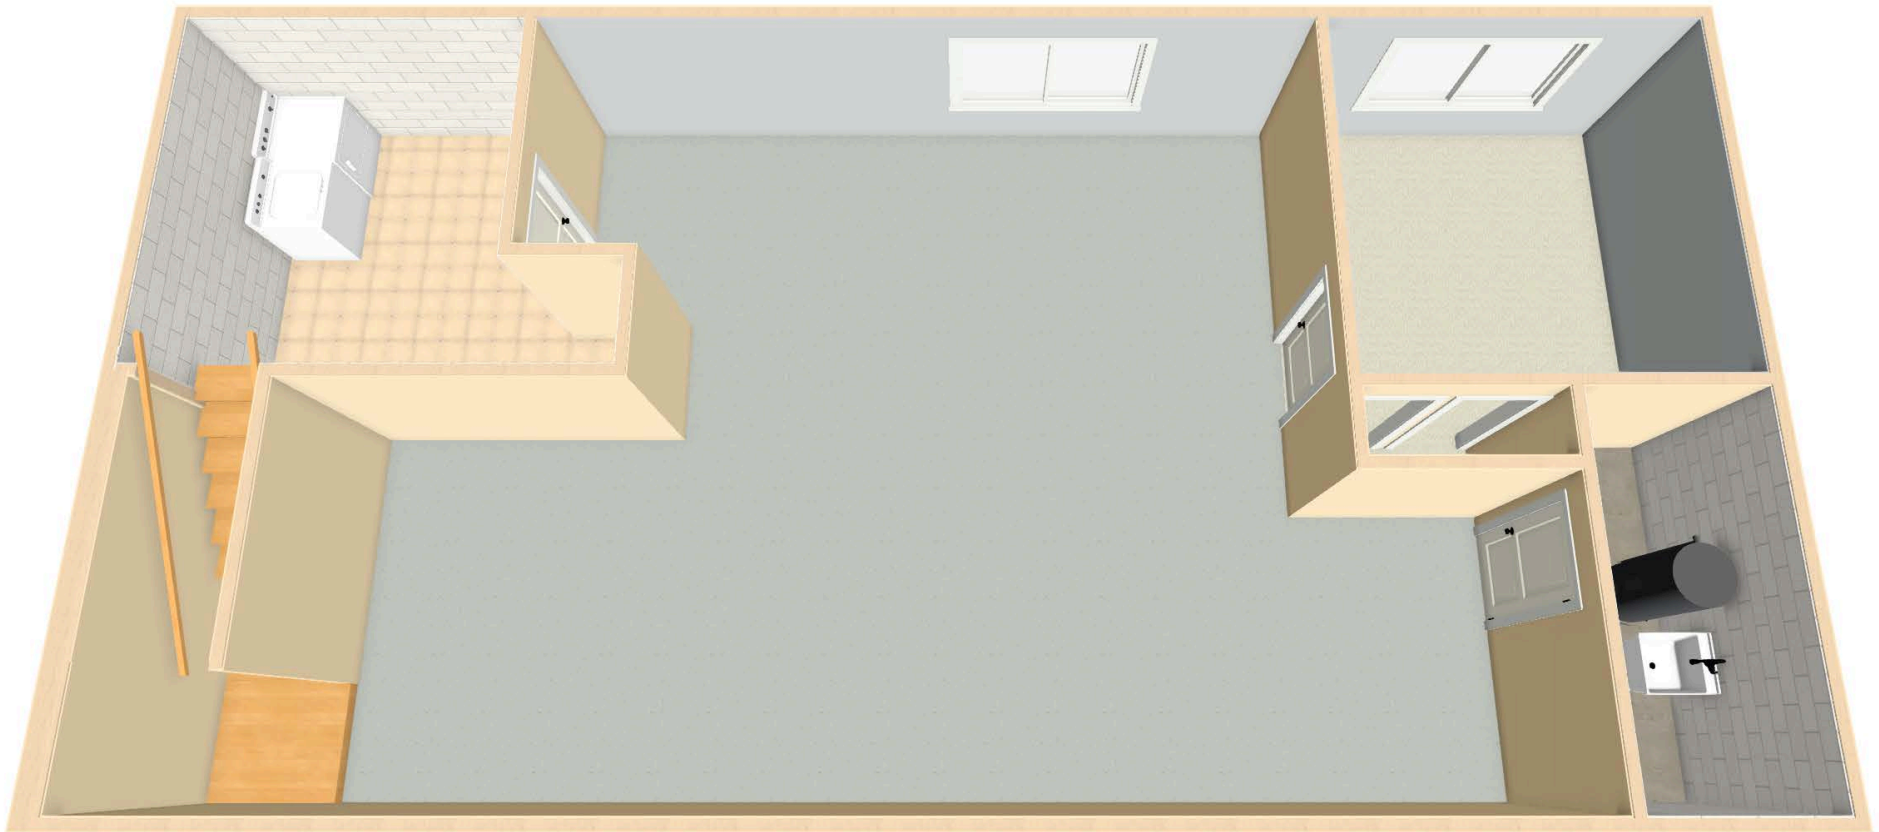

Please note: This plan was drawn by a Realtor, not an architect. As a result, the measurements are approximate and some elements of the property may be missing altogether. We do our best.

303 Tareyton Drive
Ithaca, NY 14850
Main Level

LOWER LEVEL
LIVING AREA

893 SQ FT

Please note: This plan was drawn by a Realtor, not an architect. As a result, the measurements are approximate and some elements of the property may be missing altogether. We do our best.