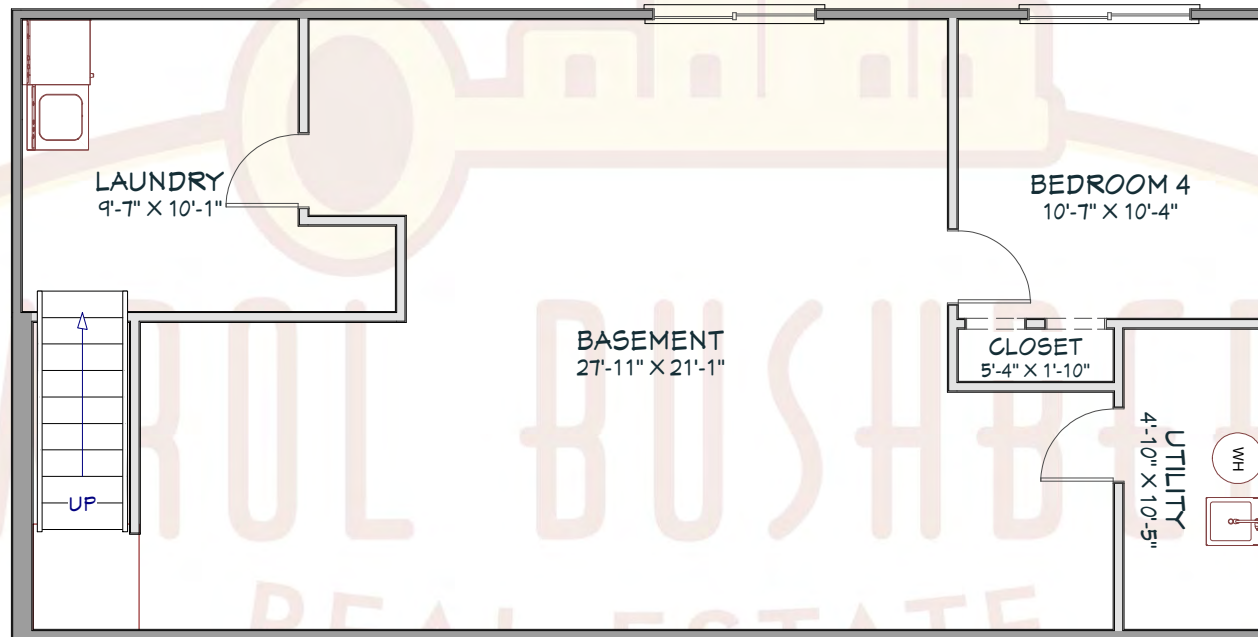

303 Tareyton Drive
Ithaca, NY 14850
Main Level

Please note: This plan was drawn by a Realtor, not an architect. As a result, the measurements are approximate and some elements of the property may be missing altogether. We do our best.

Please note: This plan was drawn by a Realtor, not an architect. As a result, the measurements are approximate and some elements of the property may be missing altogether. We do our best.

303 Tareyton Drive
Ithaca, NY 14850
Main Level

LOWER LEVEL
LIVING AREA

893 SQ FT

Please note: This plan was drawn by a Realtor, not an architect. As a result, the measurements are approximate and some elements of the property may be missing altogether. We do our best.

Please note: This plan was drawn by a Realtor, not an architect. As a result, the measurements are approximate and some elements of the property may be missing altogether. We do our best.