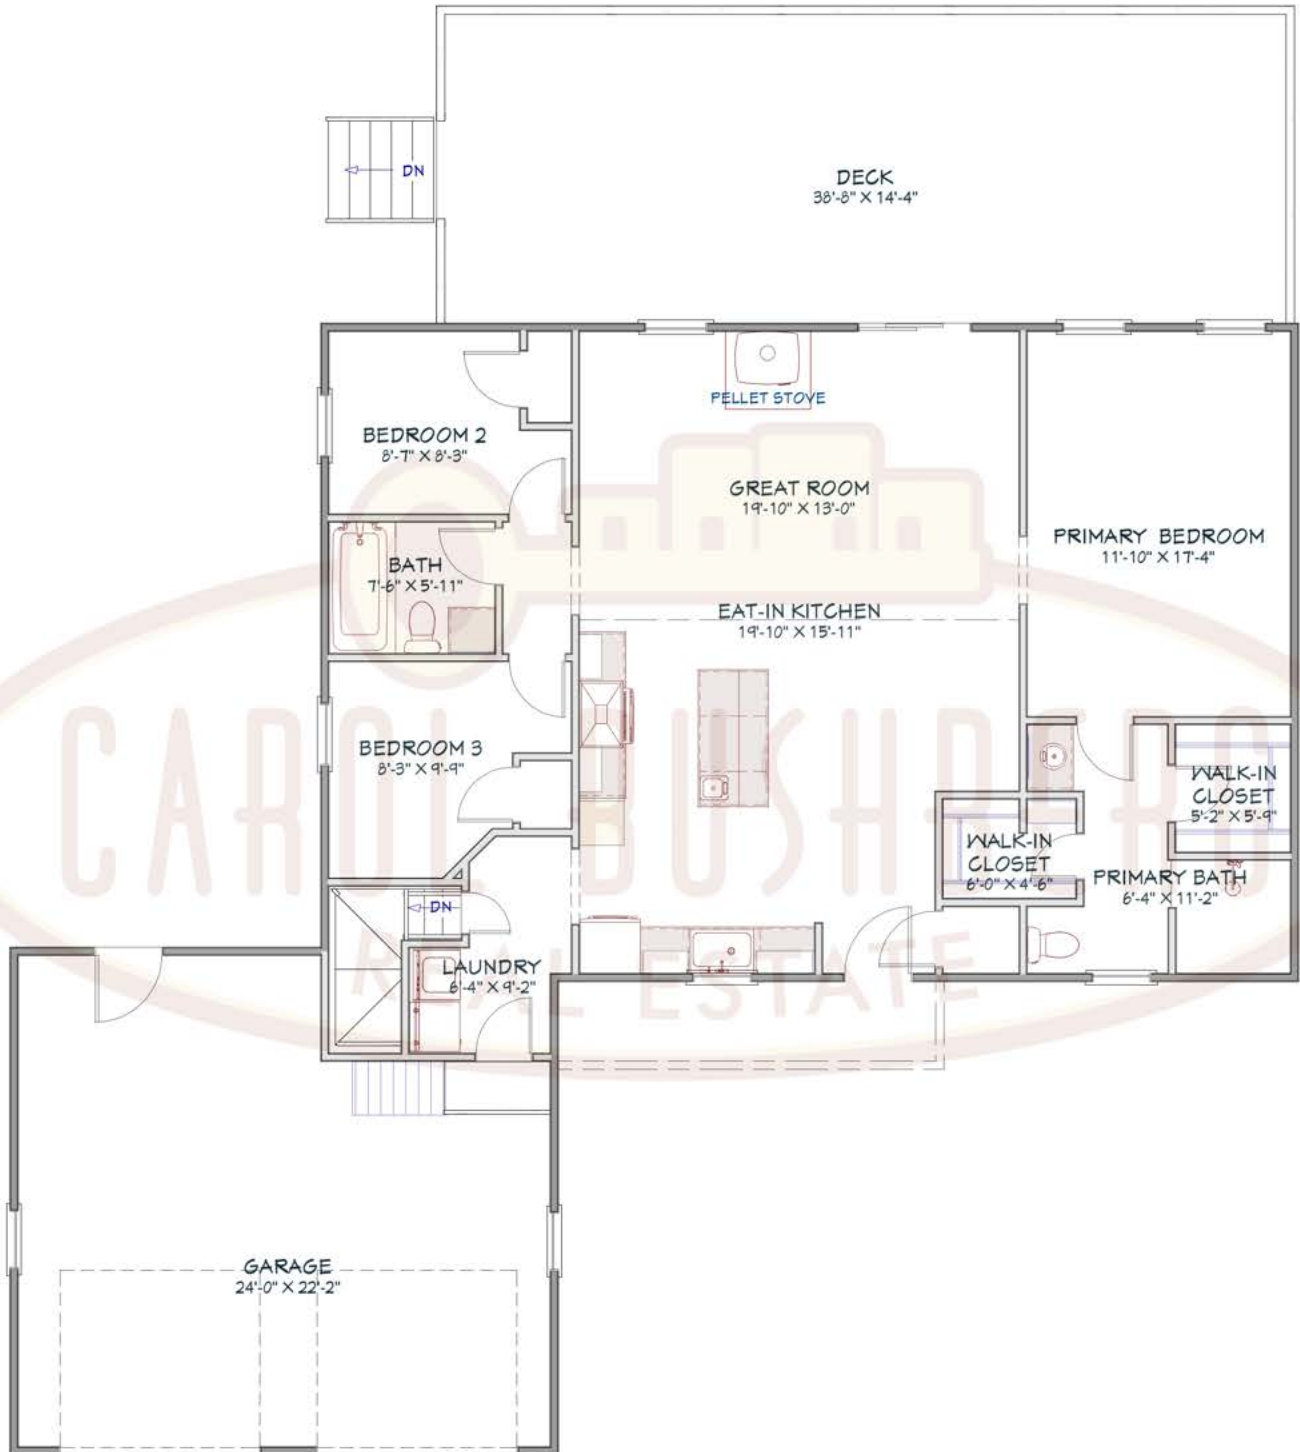

565 Scofield Road
Groton, NY 13073
Main Level

Please note: This plan was drawn by a Realtor, not an architect. As a result, the measurements are approximate and some elements of the property may be missing altogether. We do our best.

Please note: This plan was drawn by a Realtor, not an architect. As a result, the measurements are approximate and some elements of the property may be missing altogether. We do our best.

565 Scofield Road
Groton, NY 13073
Lower Level

Please note: This plan was drawn by a Realtor, not an architect. As a result, the measurements are approximate and some elements of the property may be missing altogether. We do our best.