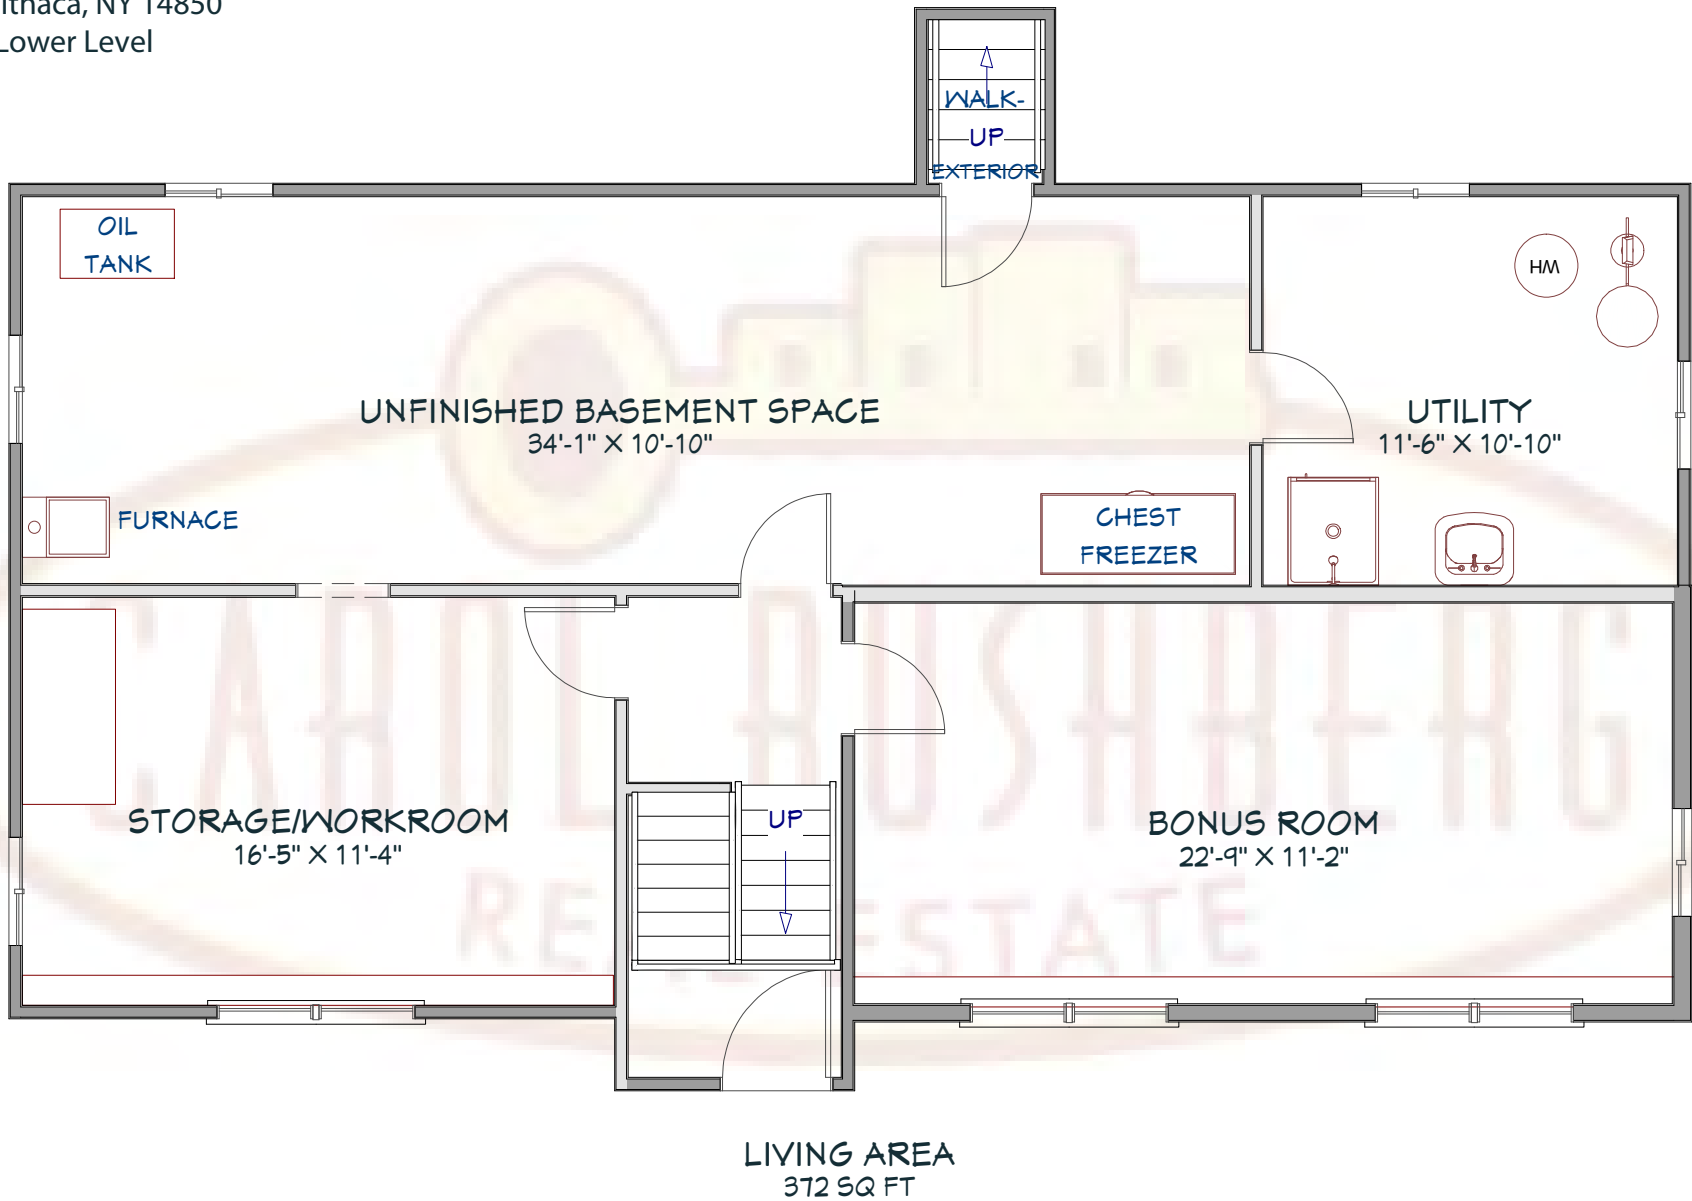

514 State Route 392
Ithaca, NY 14850
Main Level

MAIN LEVEL
LIVING AREA
1277 SQ FT

Please note: This plan was drawn by a Realtor, not an architect. As a result, the measurements are approximate and some elements of the property may be missing altogether. We do our best.

514 State Route 392
Ithaca, NY 14850
Main Level

Please note: This plan was drawn by a Realtor, not an architect. As a result, the measurements are approximate and some elements of the property may be missing altogether. We do our best.

514 State Route 392
Ithaca, NY 14850
Lower Level

Please note: This plan was drawn by a Realtor, not an architect. As a result, the measurements are approximate and some elements of the property may be missing altogether. We do our best.