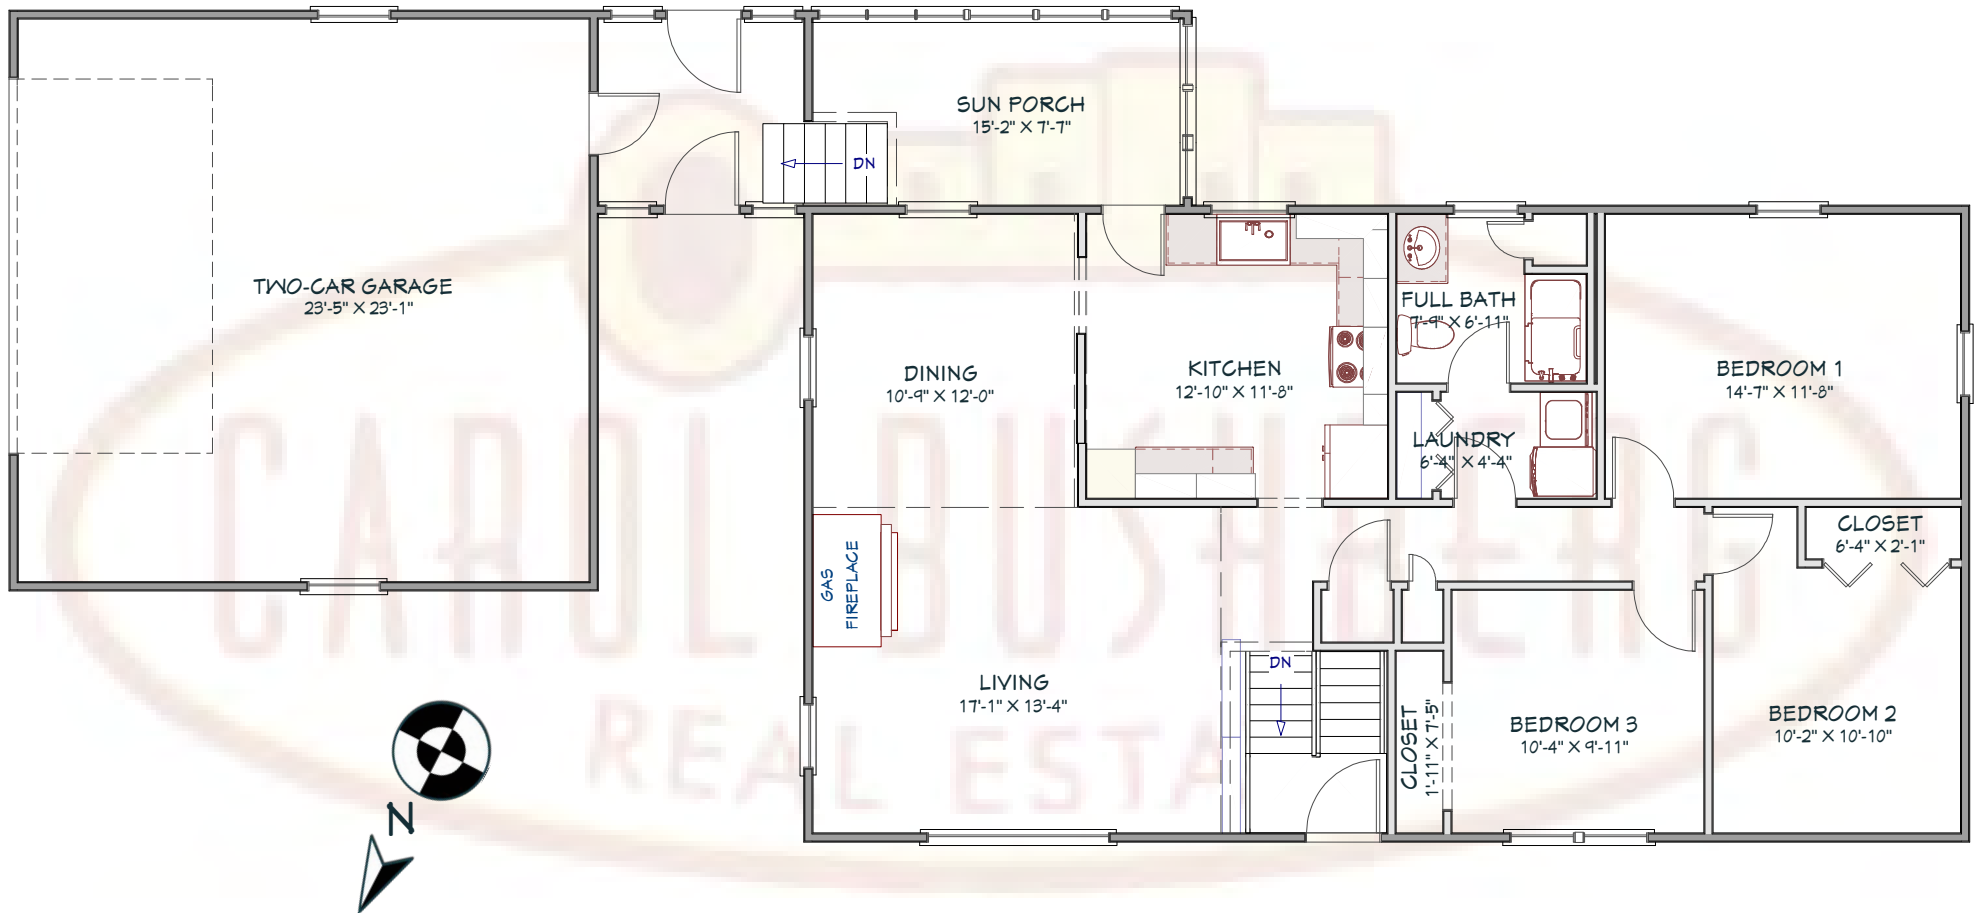

514 State Route 392
Ithaca, NY 14850
Main Level

MAIN LEVEL
LIVING AREA
1277 SQ FT

Please note: This plan was drawn by a Realtor, not an architect. As a result, the measurements are approximate and some elements of the property may be missing altogether. We do our best.

514 State Route 392
Ithaca, NY 14850
Main Level

Please note: This plan was drawn by a Realtor, not an architect. As a result, the measurements are approximate and some elements of the property may be missing altogether. We do our best.

514 State Route 392
Ithaca, NY 14850
Lower Level

Please note: This plan was drawn by a Realtor, not an architect. As a result, the measurements are approximate and some elements of the property may be missing altogether. We do our best.

Please note: This plan was drawn by a Realtor, not an architect. As a result, the measurements are approximate and some elements of the property may be missing altogether. We do our best.