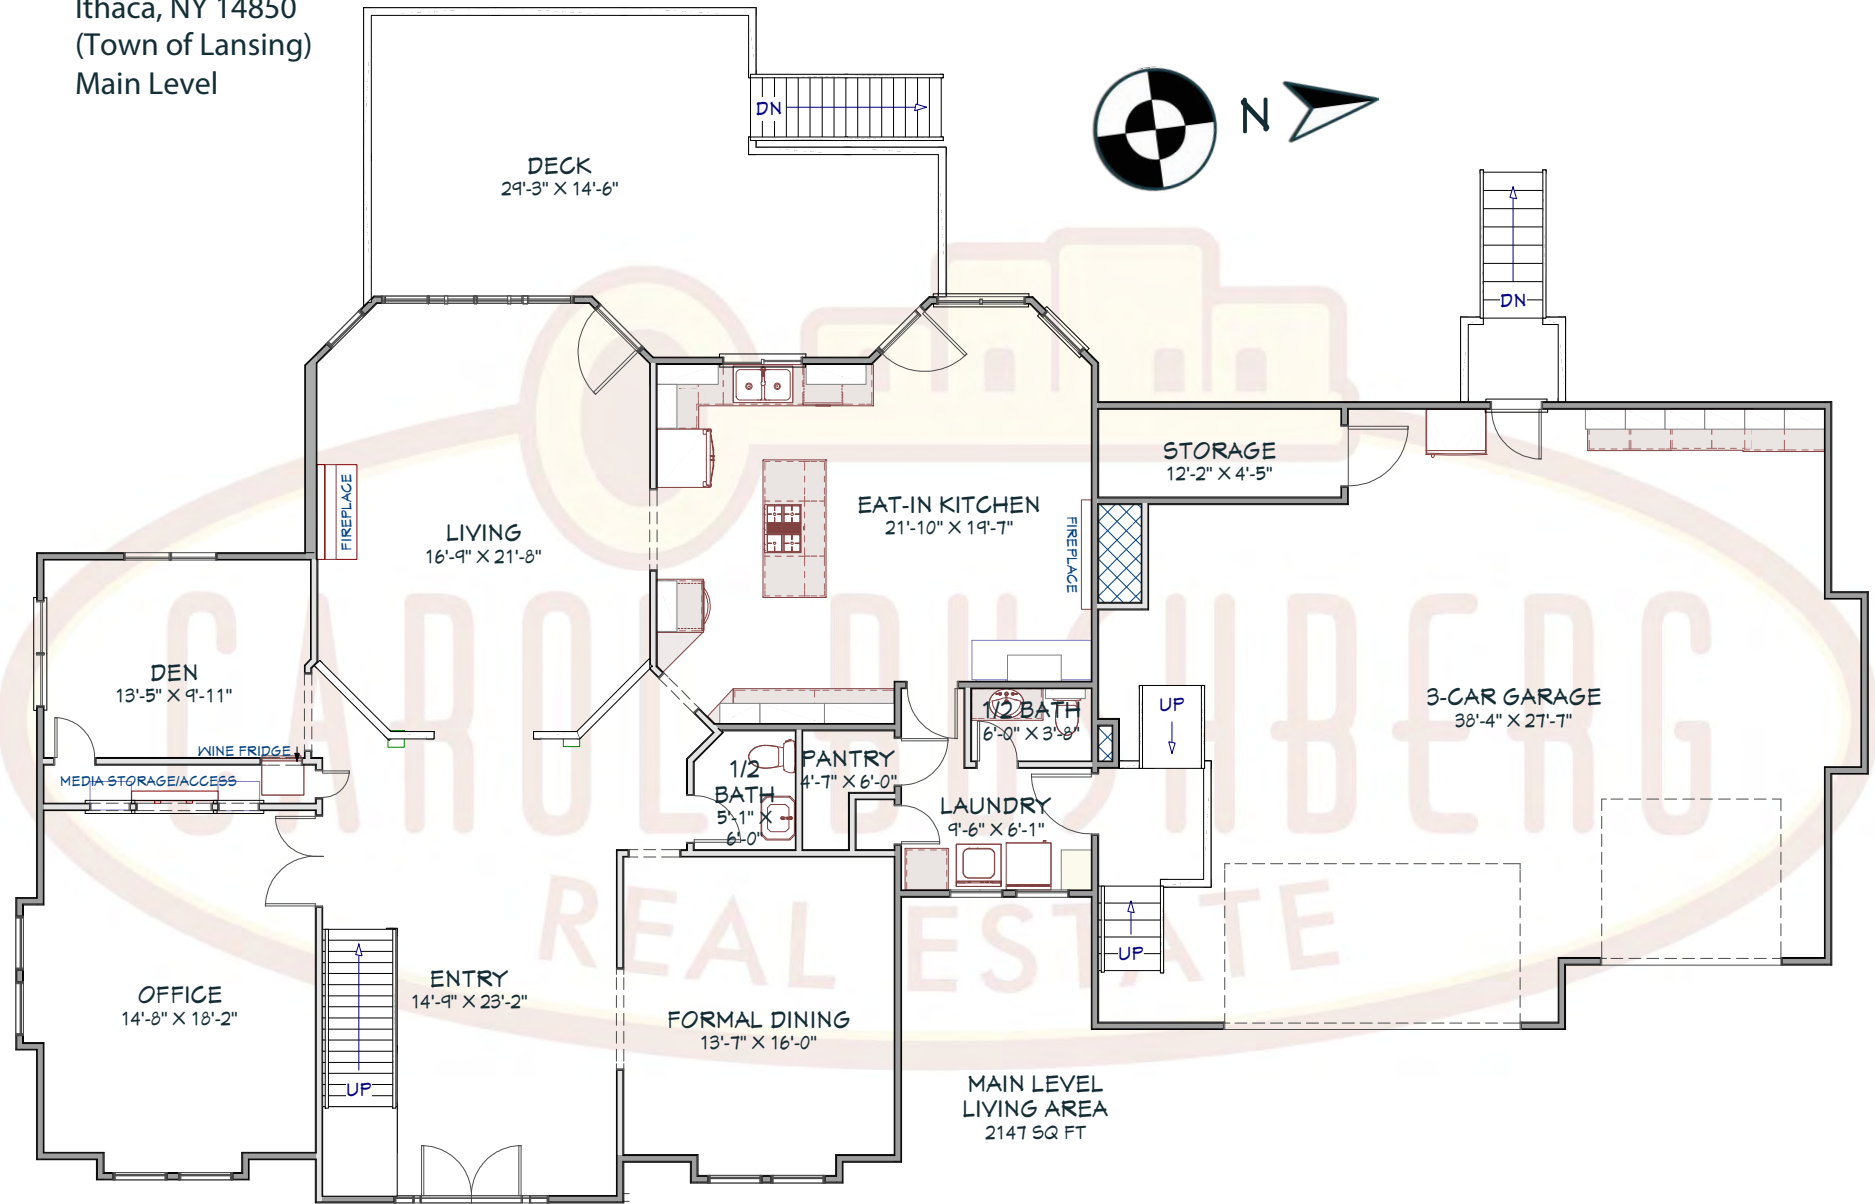

2 Spyglass Ridge  
Ithaca, NY 14850  
(Town of Lansing)  
Main Level

Please note: This plan was drawn by a Realtor, not an architect. As a result, the measurements are approximate and some elements of the property may be missing altogether. We do our best.