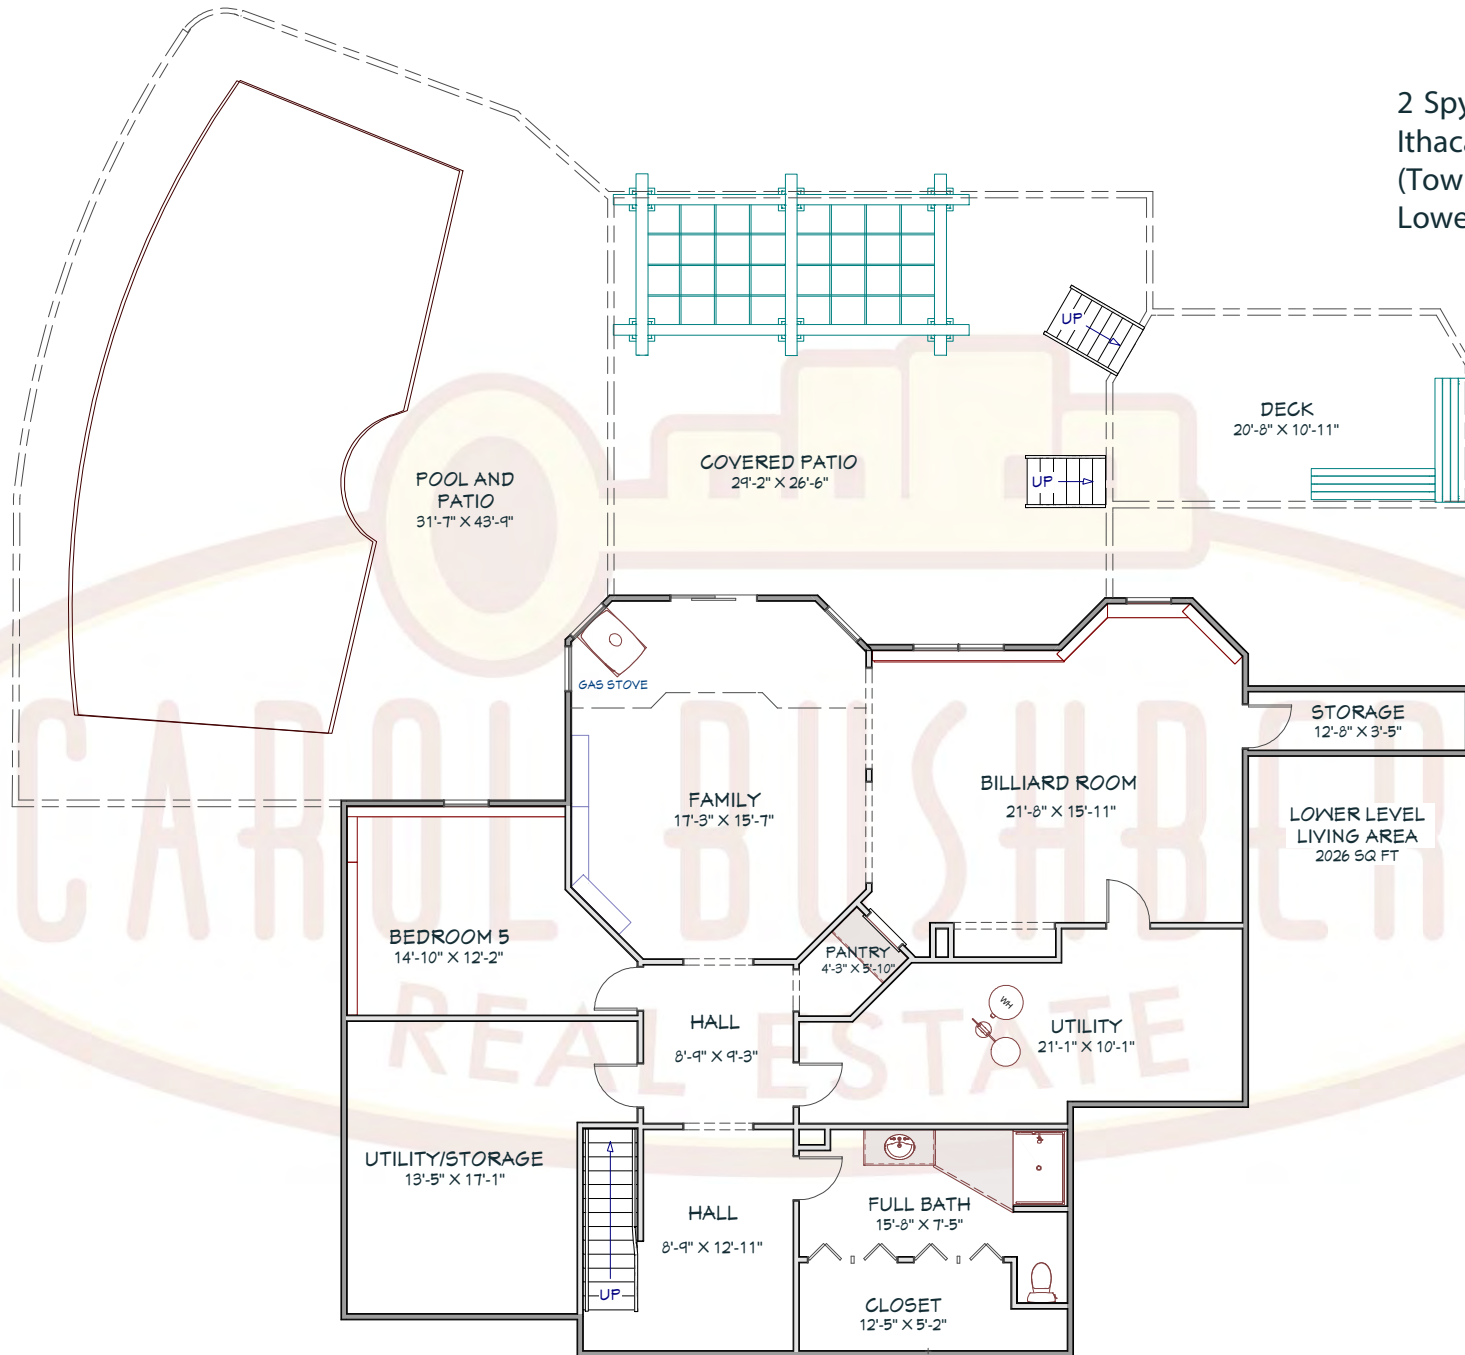

2 Spyglass Ridge
Ithaca, NY 14850
(Town of Lansing)
Lower Level

Please note: This plan was drawn by a Realtor, not an architect. As a result, the measurements are approximate and some elements of the property may be missing altogether. We do our best.