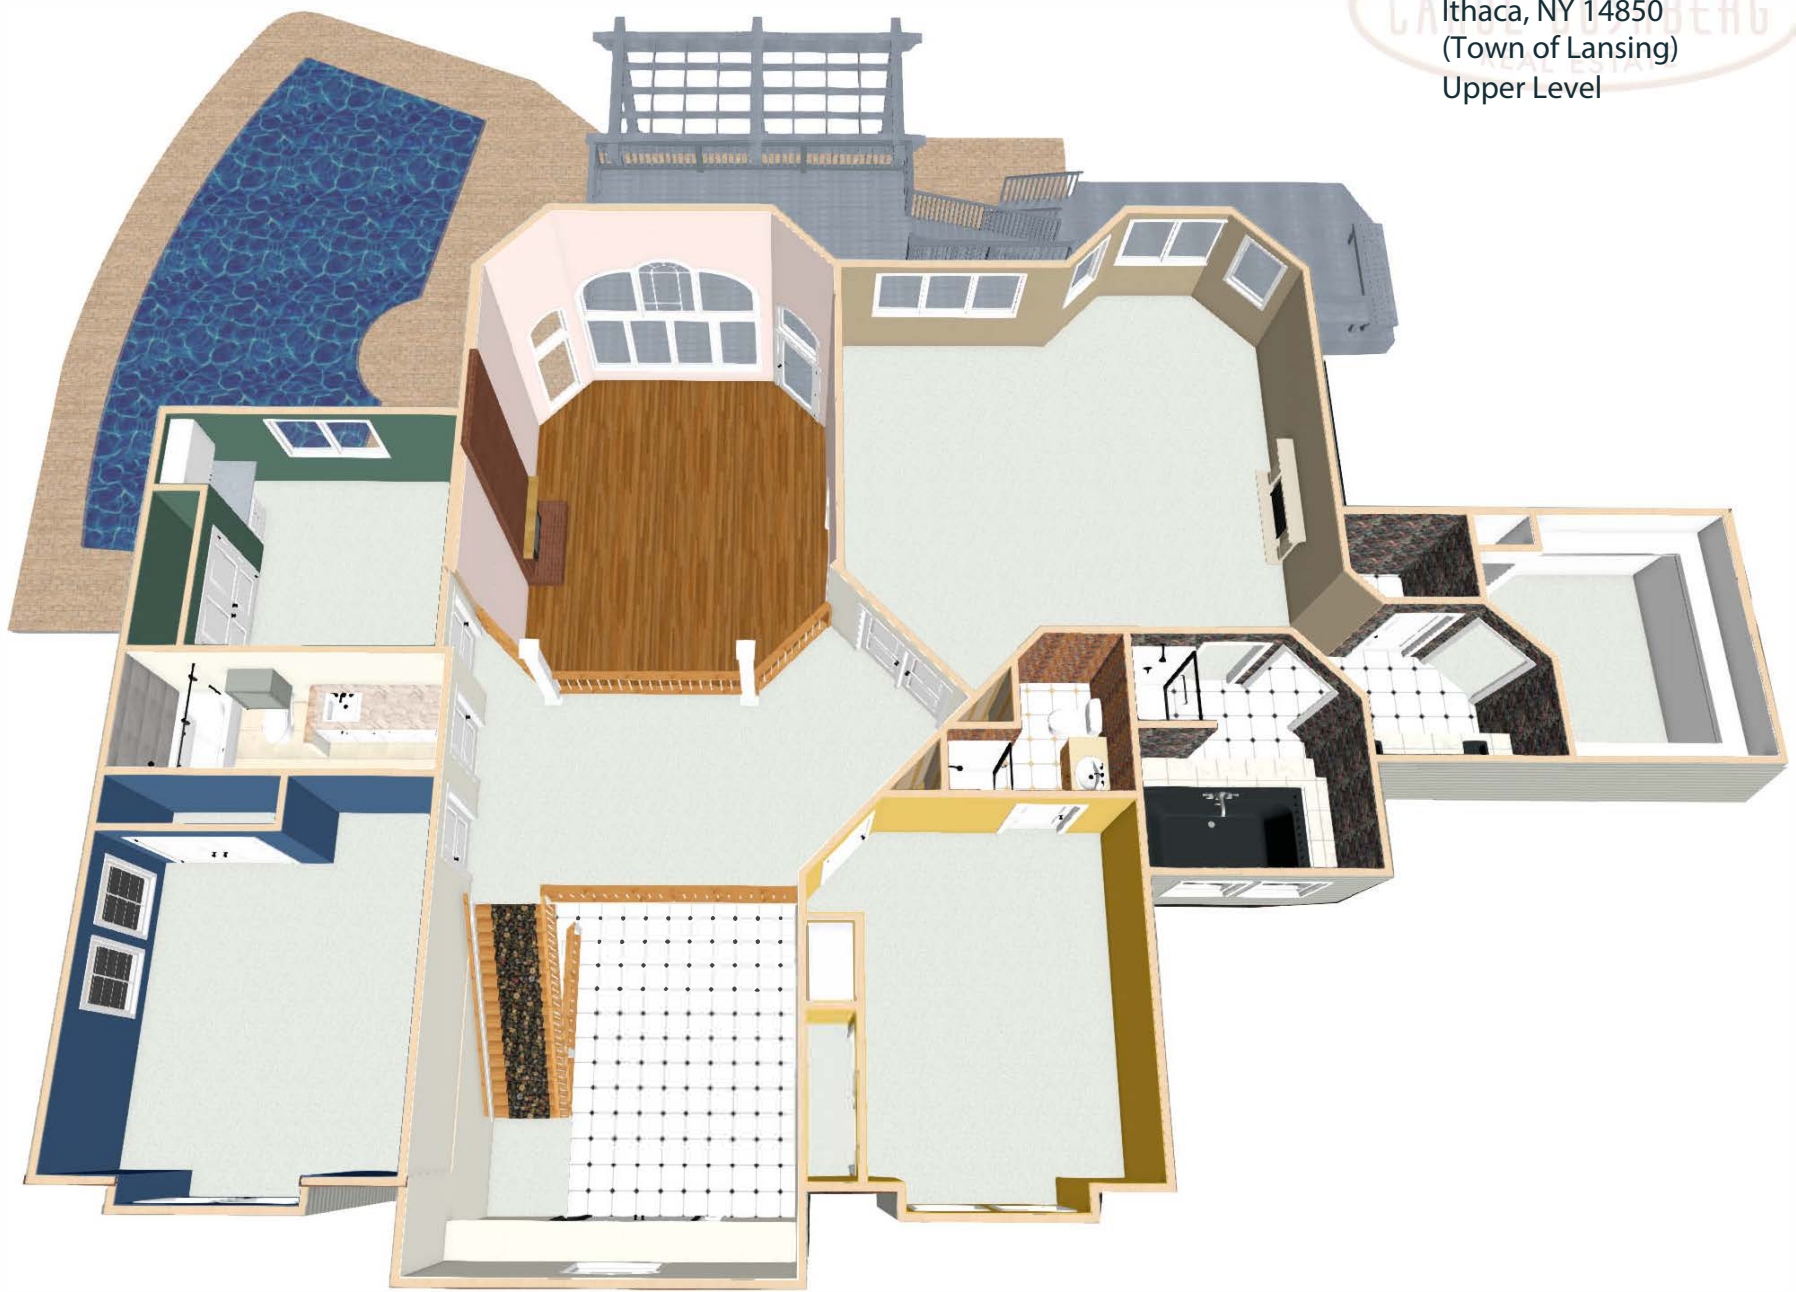

2 Spyglass Ridge
Ithaca, NY 14850
(Town of Lansing)
Upper Level

Please note: This plan was drawn by a Realtor, not an architect. As a result, the measurements are approximate and some elements of the property may be missing altogether. We do our best.