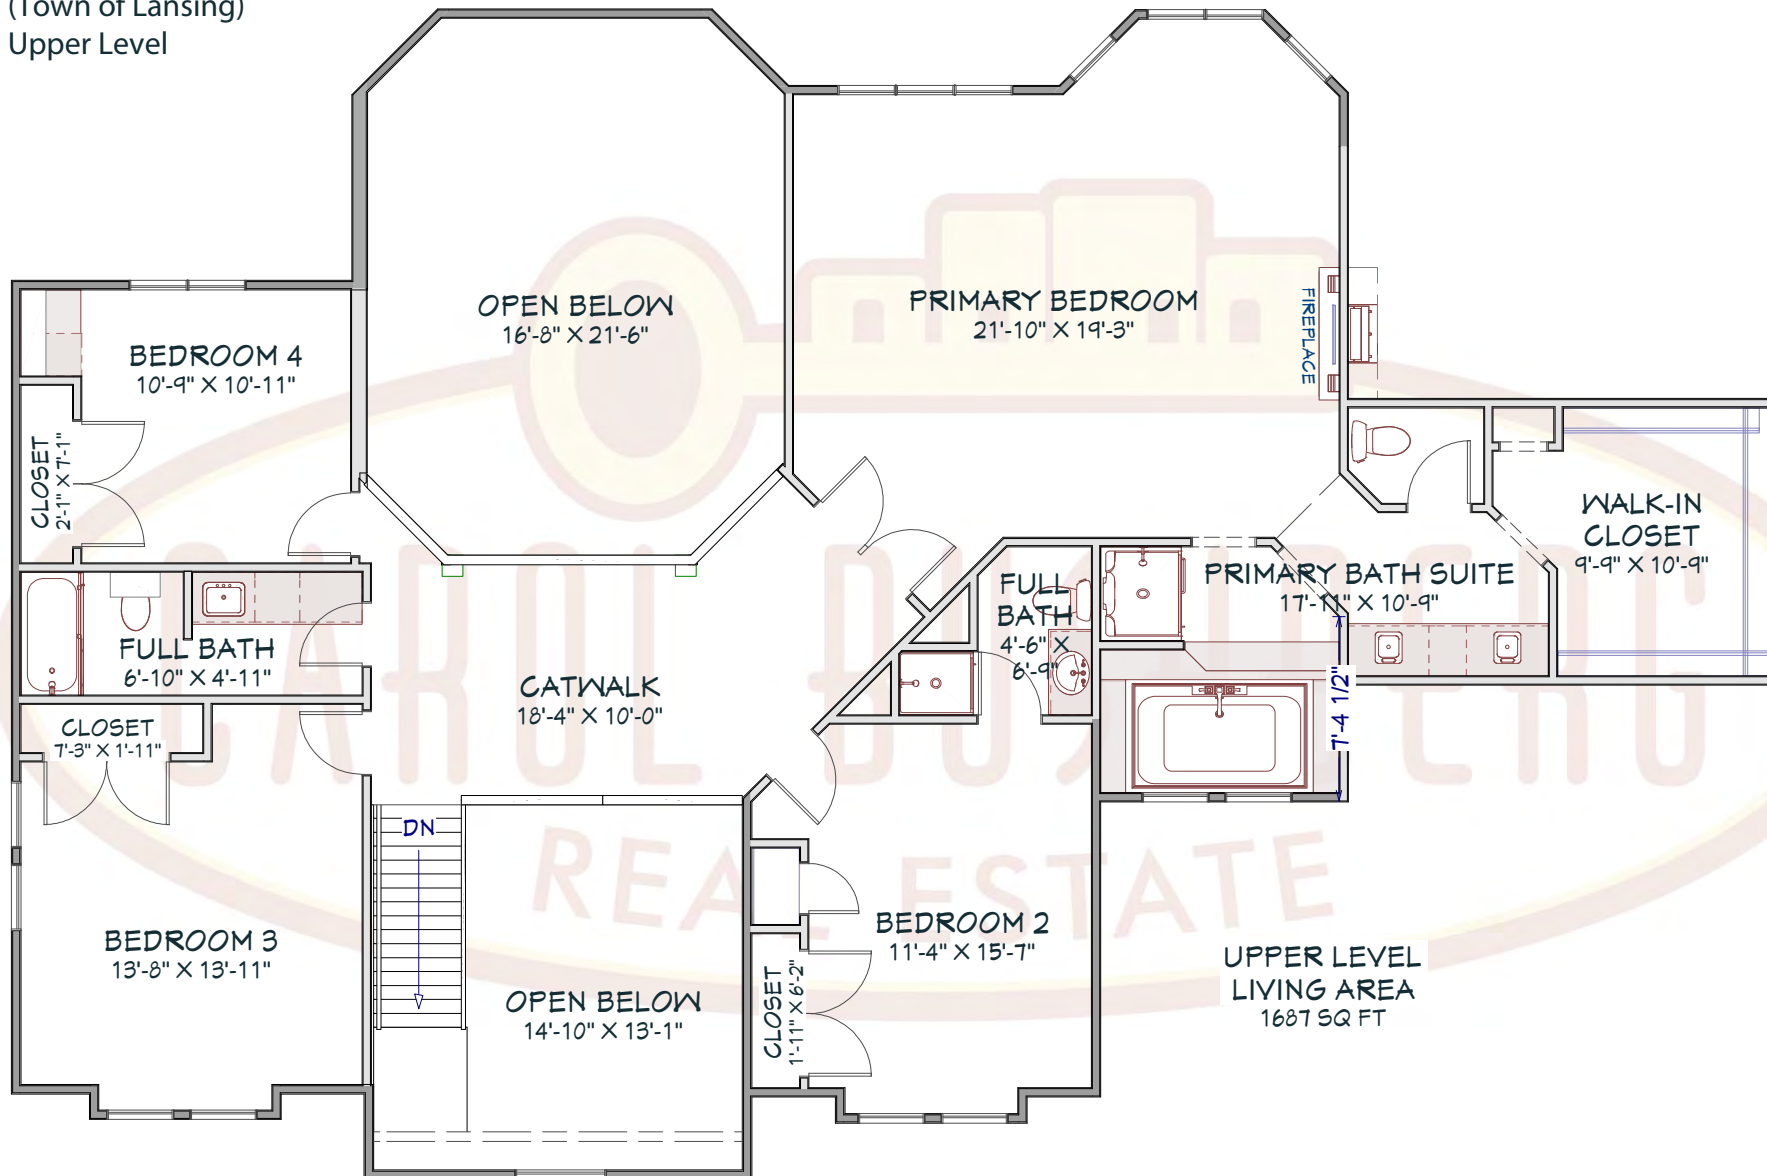

2 Spyglass Ridge
Ithaca, NY 14850
(Town of Lansing)
Upper Level

Please note: This plan was drawn by a Realtor, not an architect. As a result, the measurements are approximate and some elements of the property may be missing altogether. We do our best.