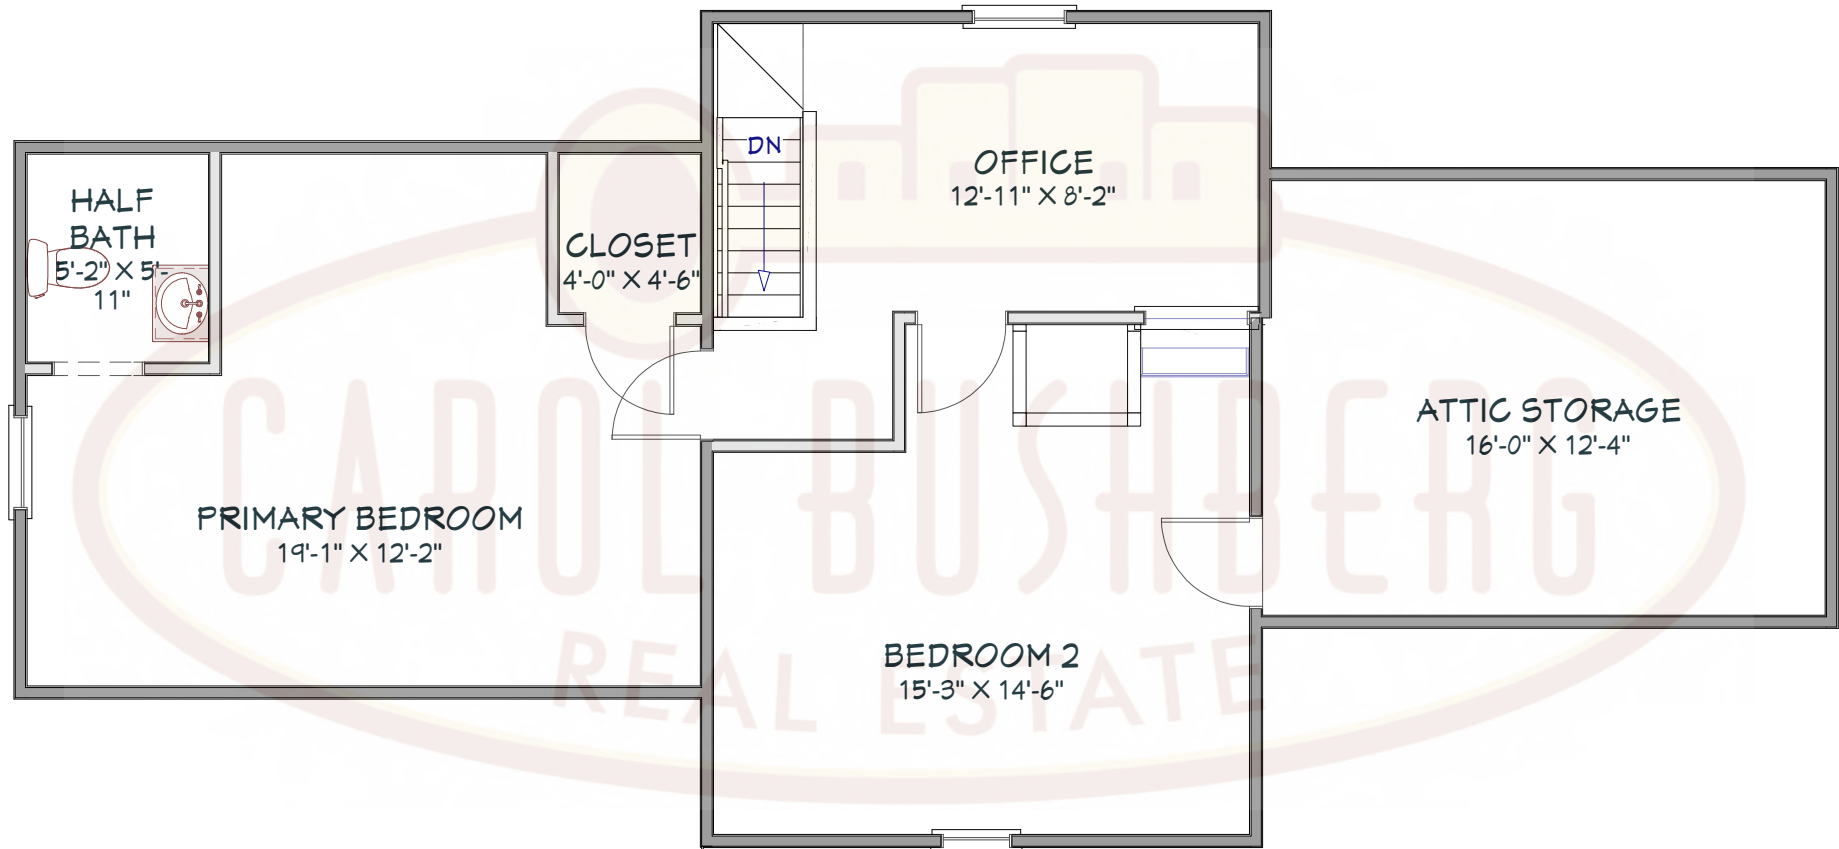

1135 Bostwick Road
Ithaca, NY 14850
Main Level

1135 Bostwick Road
Ithaca, NY 14850
Main Level

Please note: This plan was drawn by a Realtor, not an architect. As a result, the measurements are approximate and some elements of the property may be missing altogether. We do our best.

1135 Bostwick Road
Ithaca, NY 14850
Upper Level

UPPER LEVEL
LIVING AREA
683 SQ FT

Please note: This plan was drawn by a Realtor, not an architect. As a result, the measurements are approximate and some elements of the property may be missing altogether. We do our best.

1135 Bostwick Road
Ithaca, NY 14850
Upper Level

Please note: This plan was drawn by a Realtor, not an architect. As a result, the measurements are approximate and some elements of the property may be missing altogether. We do our best.