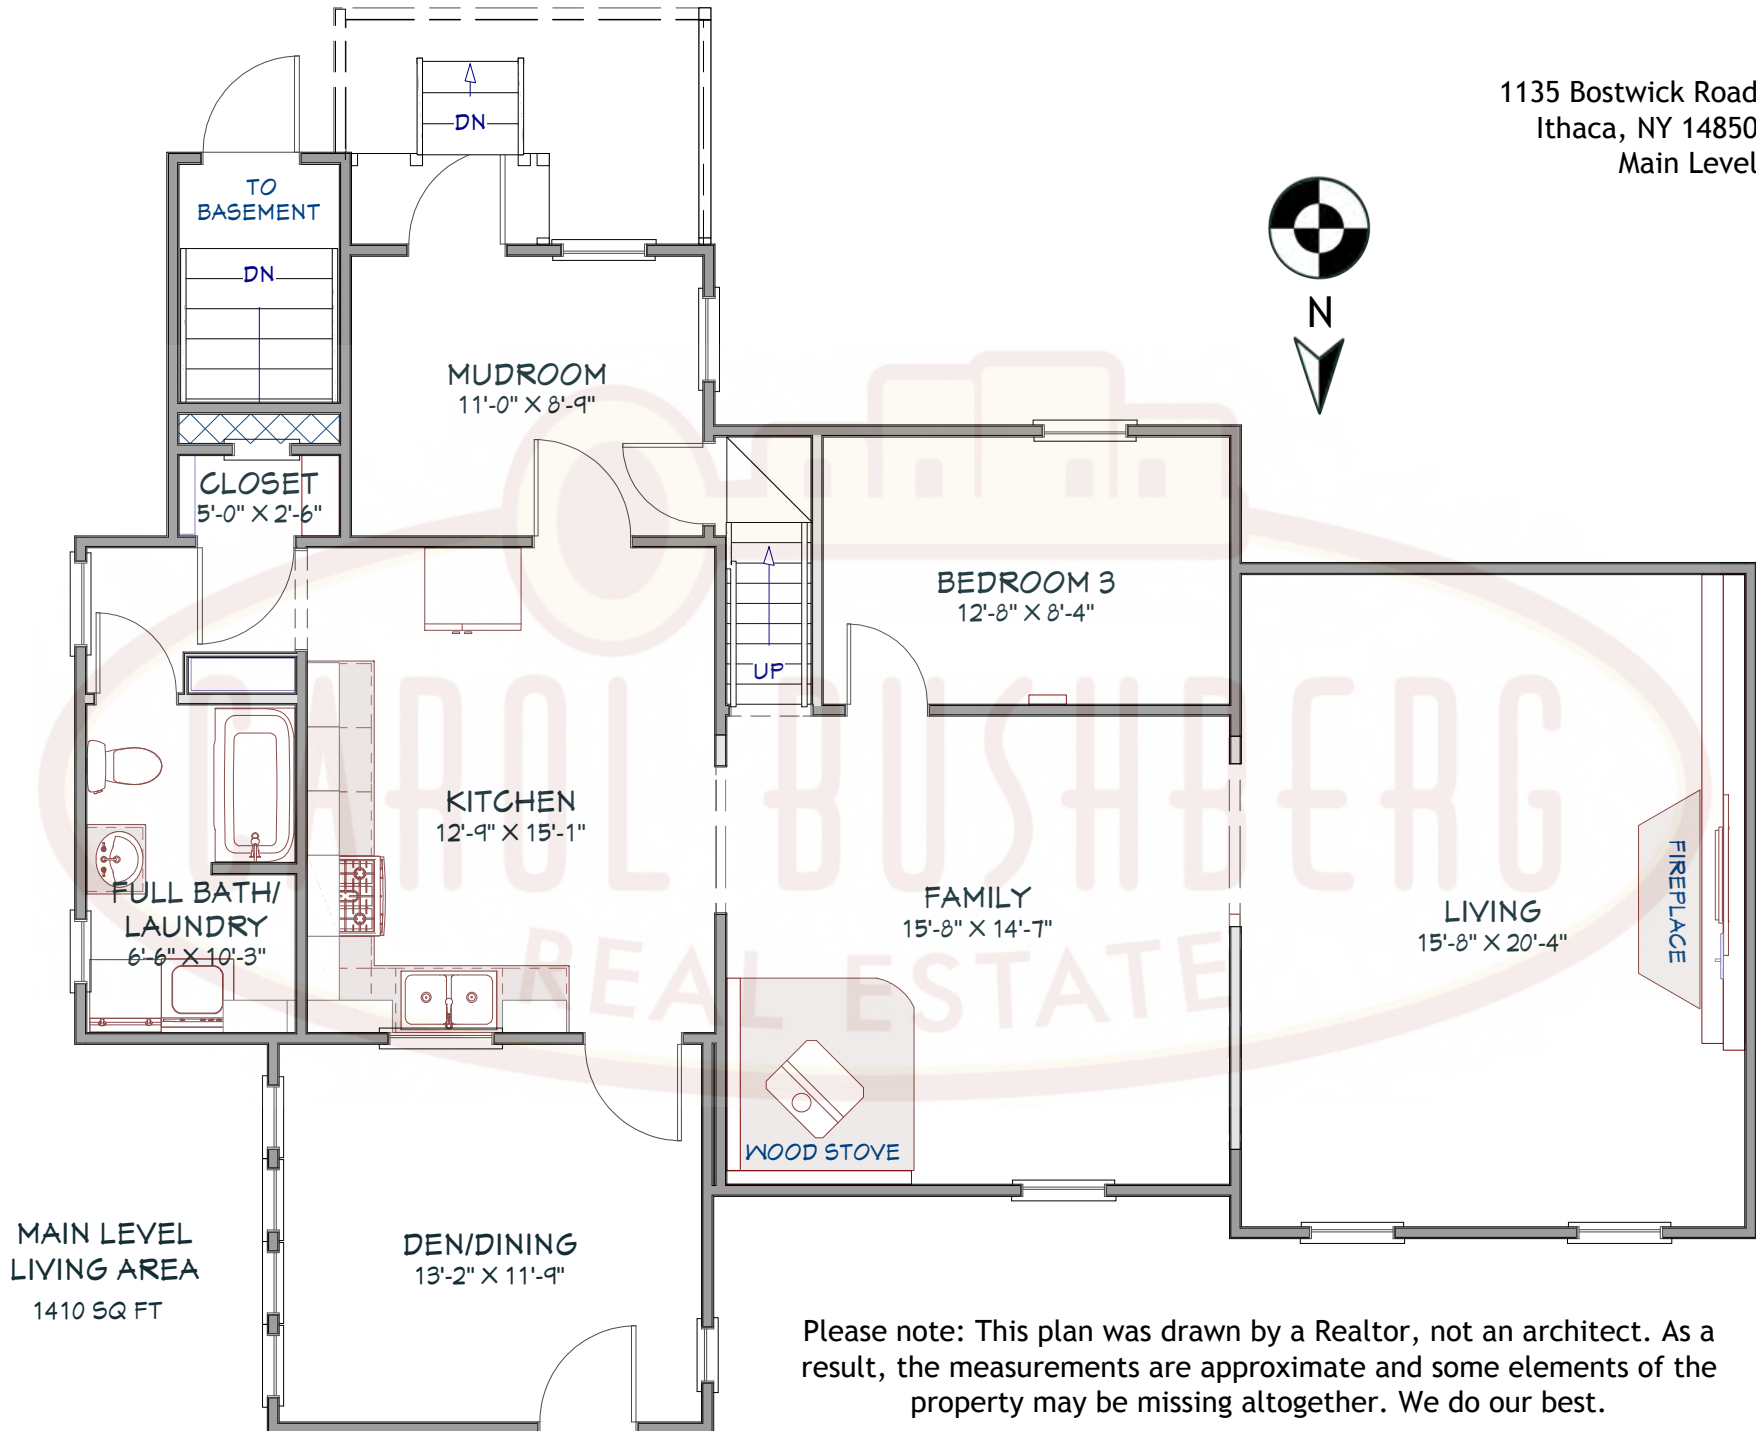

1135 Bostwick Road
Ithaca, NY 14850
Main Level

1135 Bostwick Road
Ithaca, NY 14850
Main Level

Please note: This plan was drawn by a Realtor, not an architect. As a result, the measurements are approximate and some elements of the property may be missing altogether. We do our best.

1135 Bostwick Road
Ithaca, NY 14850
Upper Level

UPPER LEVEL
LIVING AREA
683 SQ FT

Please note: This plan was drawn by a Realtor, not an architect. As a result, the measurements are approximate and some elements of the property may be missing altogether. We do our best.

1135 Bostwick Road
Ithaca, NY 14850
Upper Level

Please note: This plan was drawn by a Realtor, not an architect. As a result, the measurements are approximate and some elements of the property may be missing altogether. We do our best.