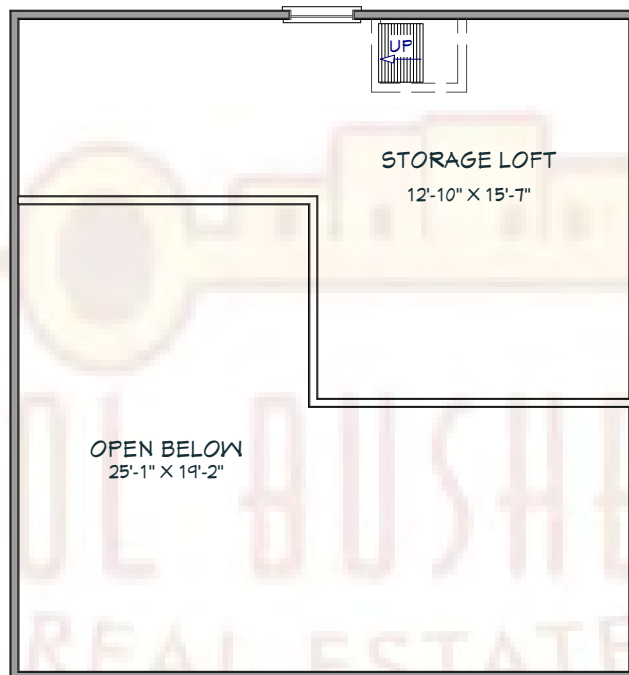

129 Pinckney Road
Ithaca, NY 14850
Main Level

MAIN LEVEL
LIVING AREA
660 SQ FT

Please note: This plan was drawn by a Realtor, not an architect. As a result, the measurements are approximate and some elements of the property may be missing altogether. We do our best.

129 Pinckney Road
Ithaca, NY 14850
Upper Level

UPPER LEVEL
LIVING AREA
708 SQ FT

Please note: This plan was drawn by a Realtor, not an architect. As a result, the measurements are approximate and some elements of the property may be missing altogether. We do our best.

129 Pinckney Road
Ithaca, NY 14850
Upper Level

Please note: This plan was drawn by a Realtor, not an architect. As a result, the measurements are approximate and some elements of the property may be missing altogether. We do our best.

129 Pinckney Road
Ithaca, NY 14850
Storage Loft

LOFT AREA
307 SQ FT

Please note: This plan was drawn by a Realtor, not an architect. As a result, the measurements are approximate and some elements of the property may be missing altogether. We do our best.