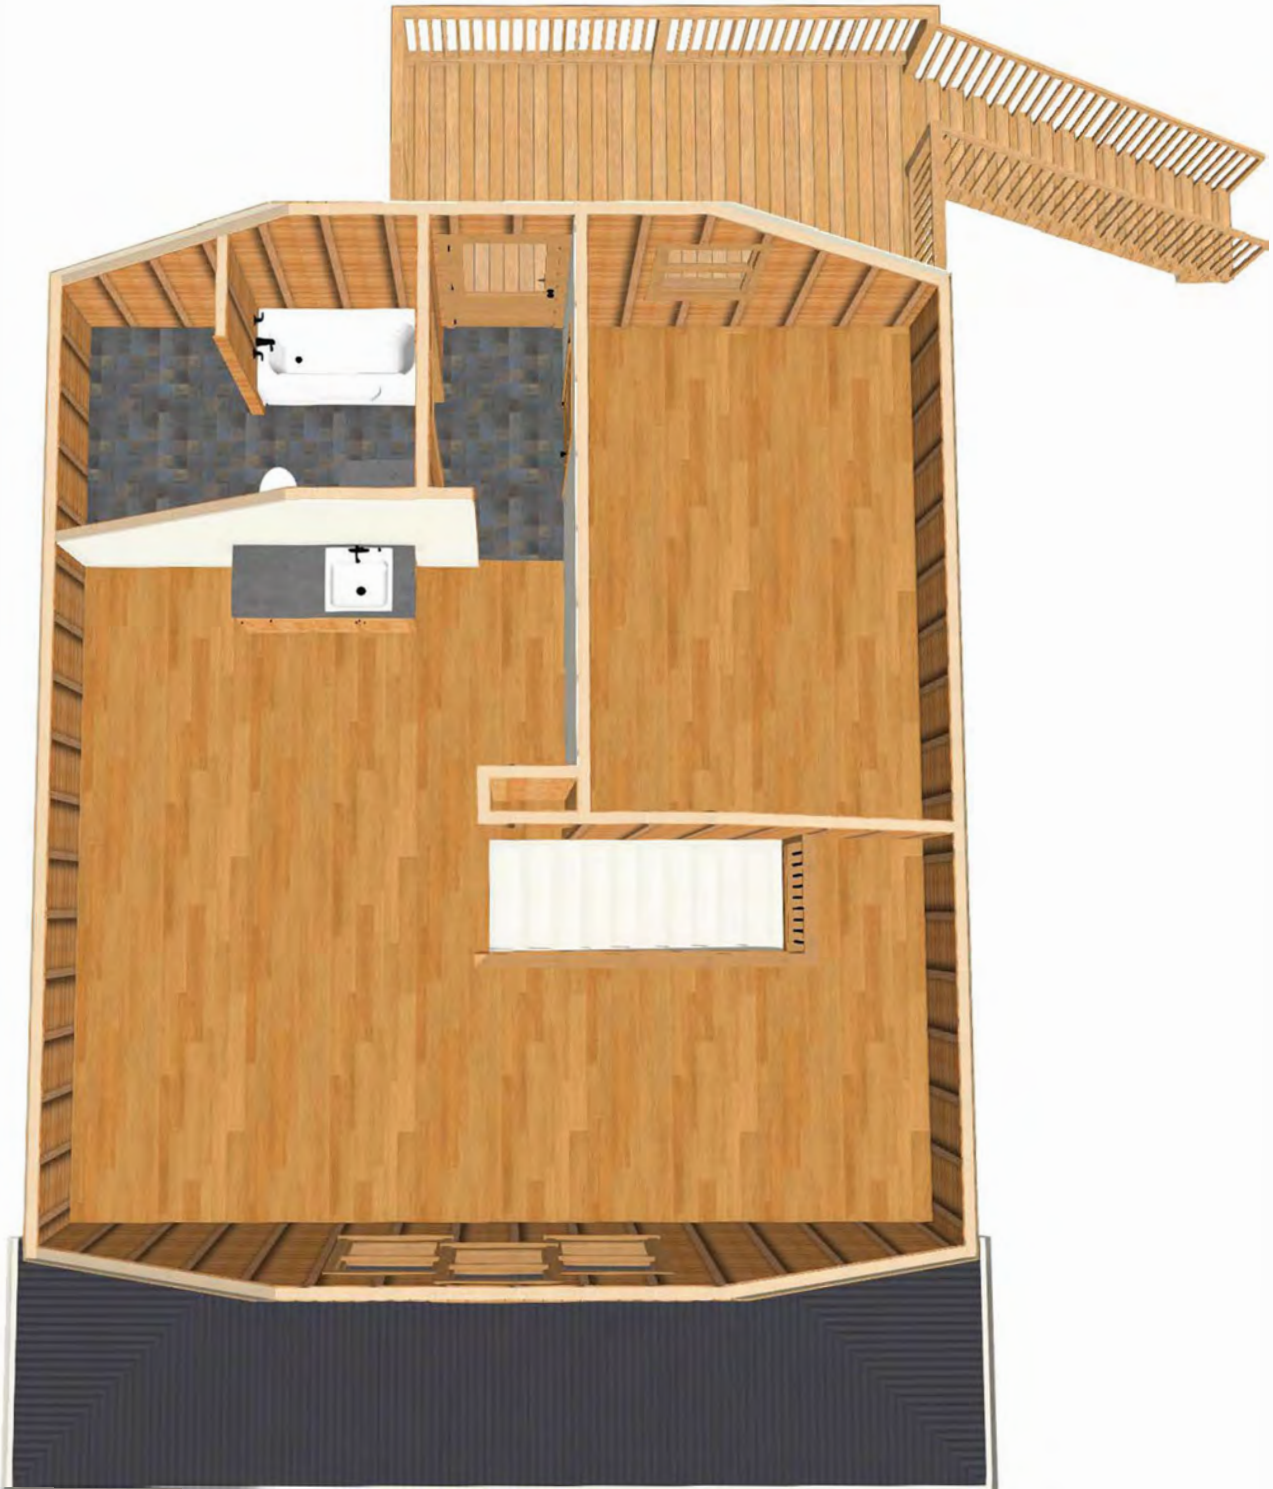

129 Pinckney Road
Ithaca, NY 14850
Upper Level

Please note: This plan was drawn by a Realtor, not an architect. As a result, the measurements are approximate and some elements of the property may be missing altogether. We do our best.