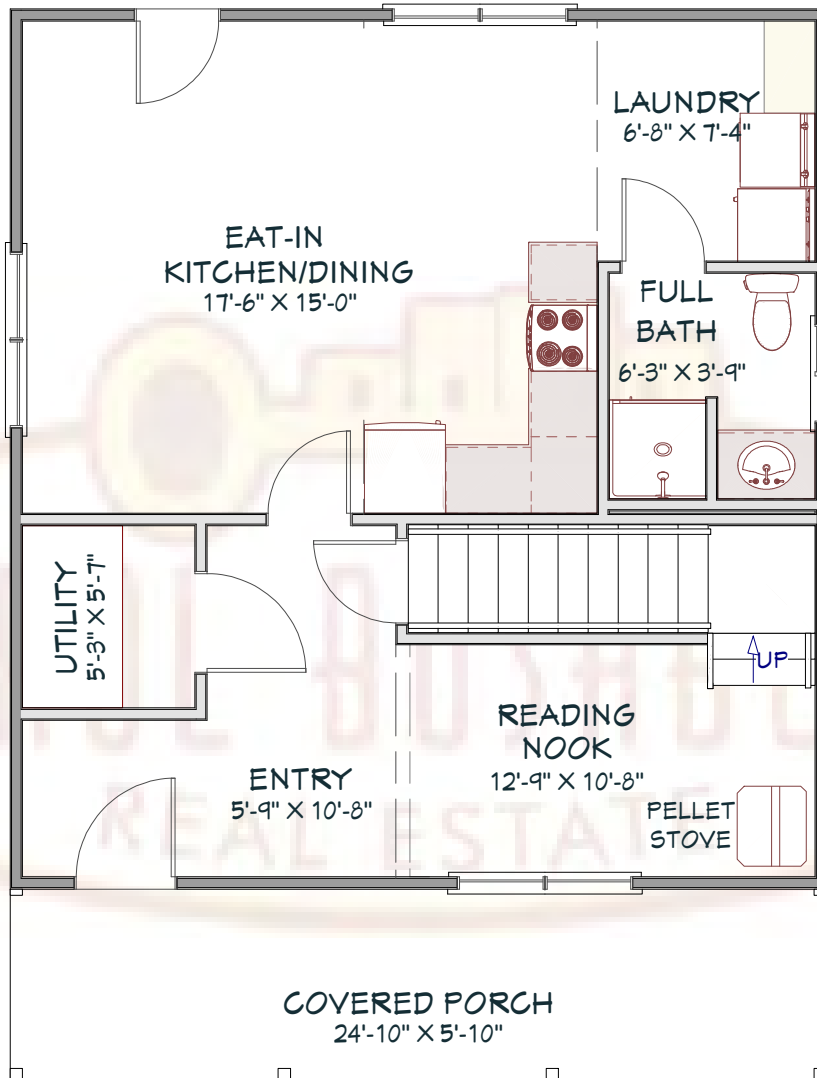

129 Pinckney Road
Ithaca, NY 14850
Main Level

MAIN LEVEL
LIVING AREA
660 SQ FT

Please note: This plan was drawn by a Realtor, not an architect. As a result, the measurements are approximate and some elements of the property may be missing altogether. We do our best.

129 Pinckney Road
Ithaca, NY 14850
Main Level

Please note: This plan was drawn by a Realtor, not an architect. As a result, the measurements are approximate and some elements of the property may be missing altogether. We do our best.

129 Pinckney Road
Ithaca, NY 14850
Upper Level

UPPER LEVEL
LIVING AREA
708 SQ FT

Please note: This plan was drawn by a Realtor, not an architect. As a result, the measurements are approximate and some elements of the property may be missing altogether. We do our best.

129 Pinckney Road
Ithaca, NY 14850
Storage Loft

LOFT AREA
307 SQ FT

Please note: This plan was drawn by a Realtor, not an architect. As a result, the measurements are approximate and some elements of the property may be missing altogether. We do our best.