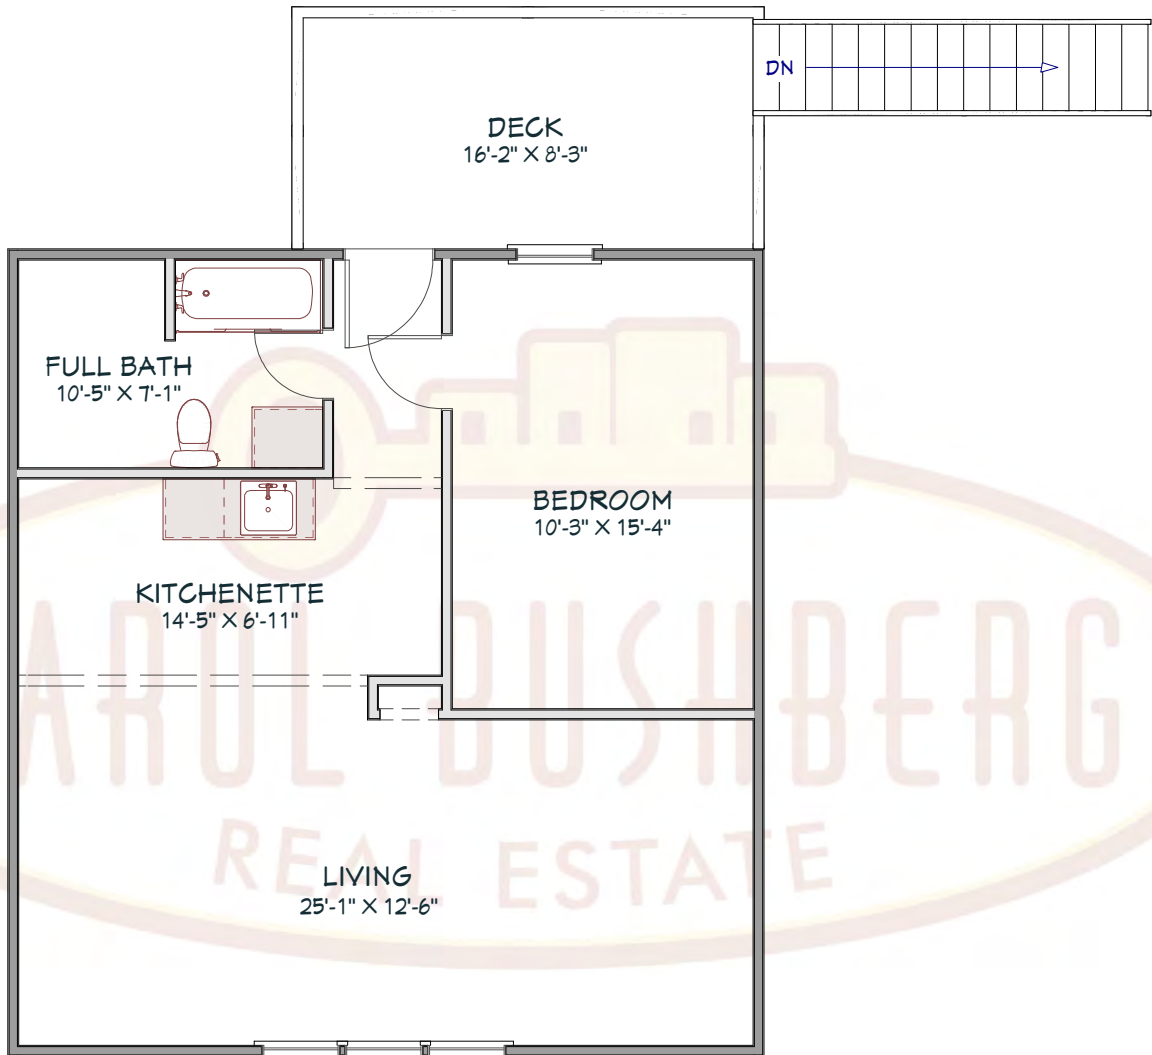

129 Pinckney Road
Ithaca, NY 14850
Main Level

MAIN LEVEL
LIVING AREA
660 SQ FT

Please note: This plan was drawn by a Realtor, not an architect. As a result, the measurements are approximate and some elements of the property may be missing altogether. We do our best.

129 Pinckney Road
Ithaca, NY 14850
Main Level

Please note: This plan was drawn by a Realtor, not an architect. As a result, the measurements are approximate and some elements of the property may be missing altogether. We do our best.

129 Pinckney Road
Ithaca, NY 14850
Upper Level

UPPER LEVEL
LIVING AREA
708 SQ FT

Please note: This plan was drawn by a Realtor, not an architect. As a result, the measurements are approximate and some elements of the property may be missing altogether. We do our best.

129 Pinckney Road
Ithaca, NY 14850
Storage Loft

LOFT AREA
307 SQ FT

Please note: This plan was drawn by a Realtor, not an architect. As a result, the measurements are approximate and some elements of the property may be missing altogether. We do our best.